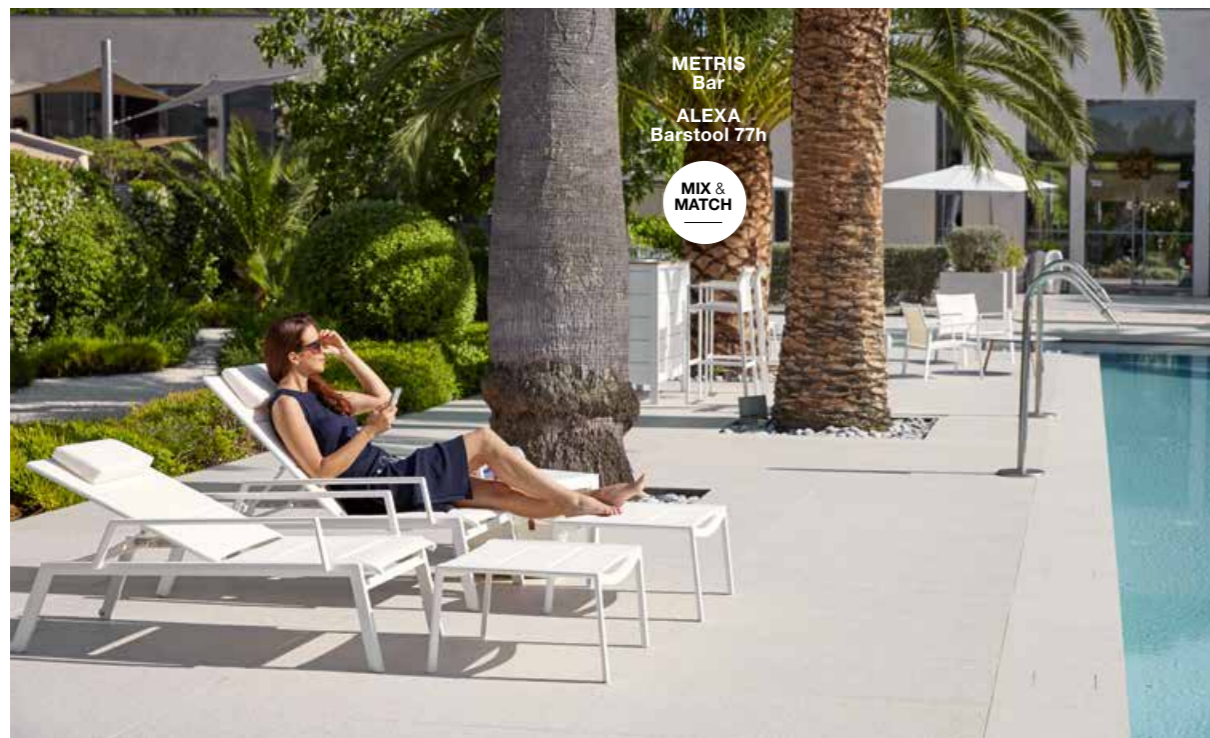

Make an instant switch to full sunlounger with loose or extendable footrest.

Lounger with arm | Lounger

Beach chair | Footrest

Removable headrest

Easy adjustable and removable

MIX & MATCH
ALEXA
Barstool 78h