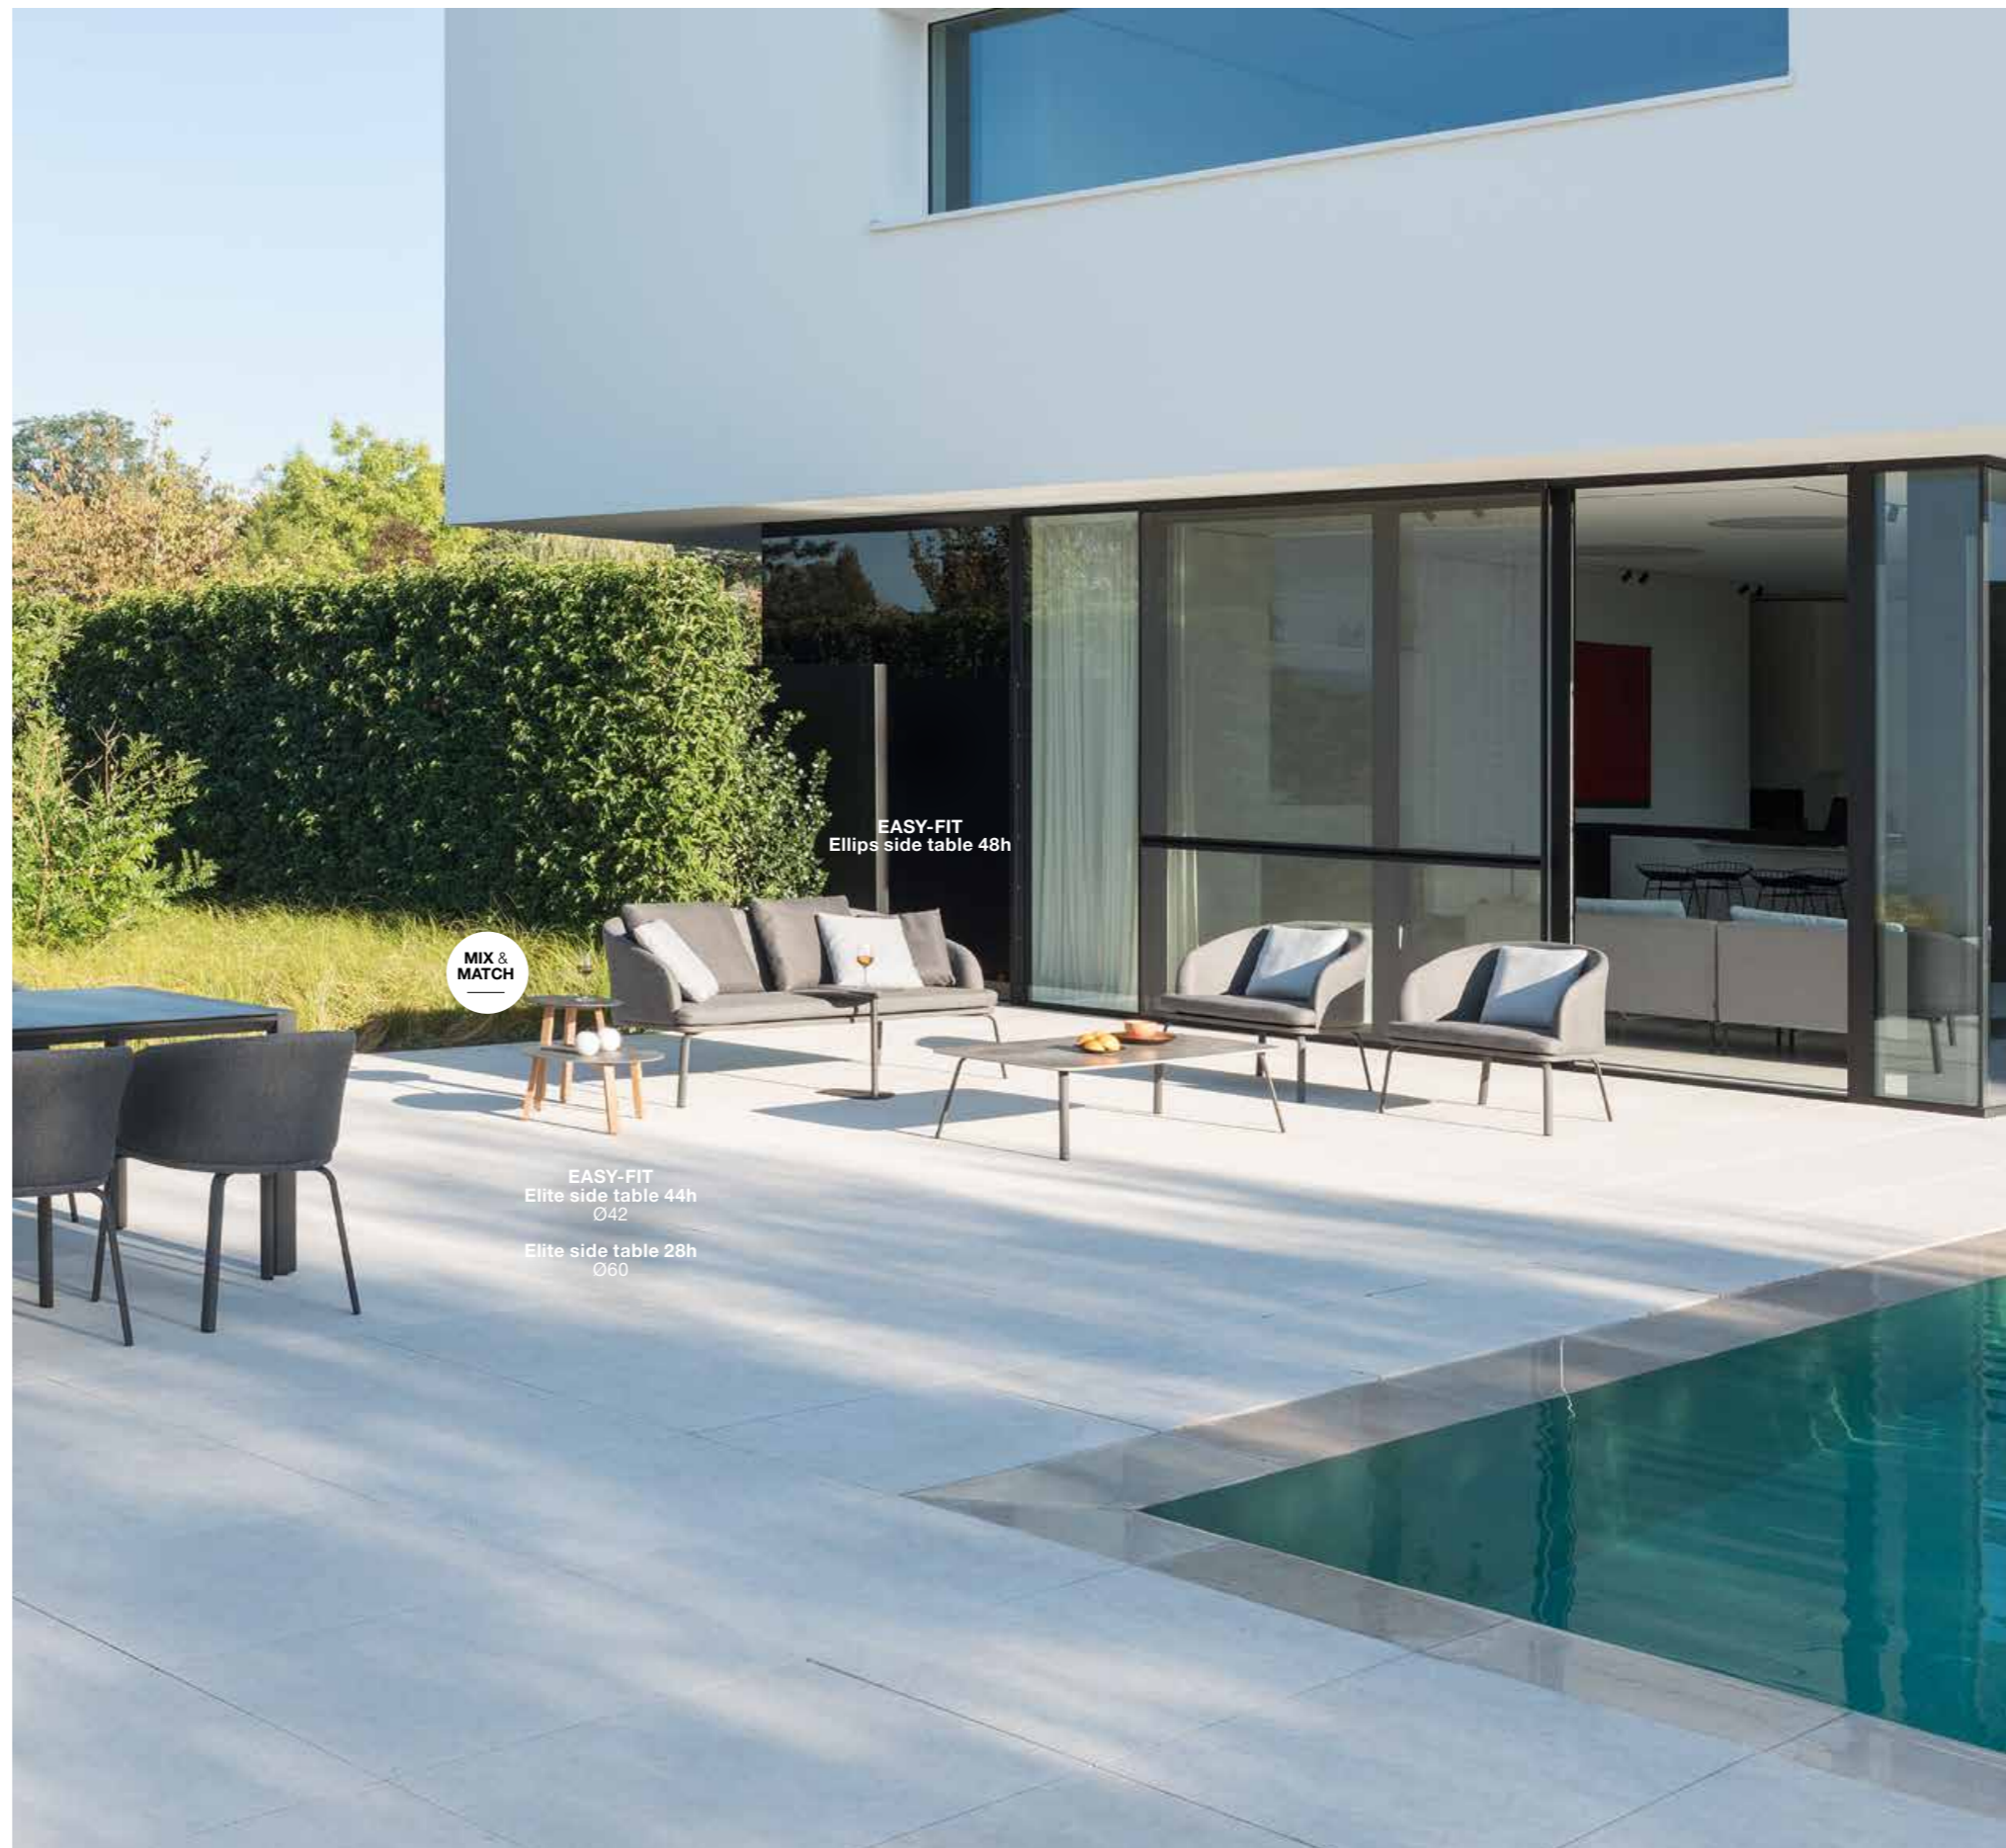

MIX & MATCH

EASY-FIT
Ellips side table 48h

EASY-FIT
Elite side table 44h
Ø42

Elite side table 28h
Ø60

79

Armchair | Lounge chair 82 | 2,5-seater 207 | Coffee table 150