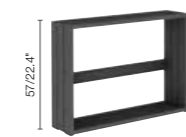

LARGE MIDDLE SEAT 144

LARGE FOOTREST 144

3-SEATER 194

RIGHT DOUBLE SEAT 150

SMALL MIDDLE SEAT 80

MEDIUM FOOTREST 80

3-TOP COFFEE TABLE 127
127x84

EXTENSION ARM 57h
80x19