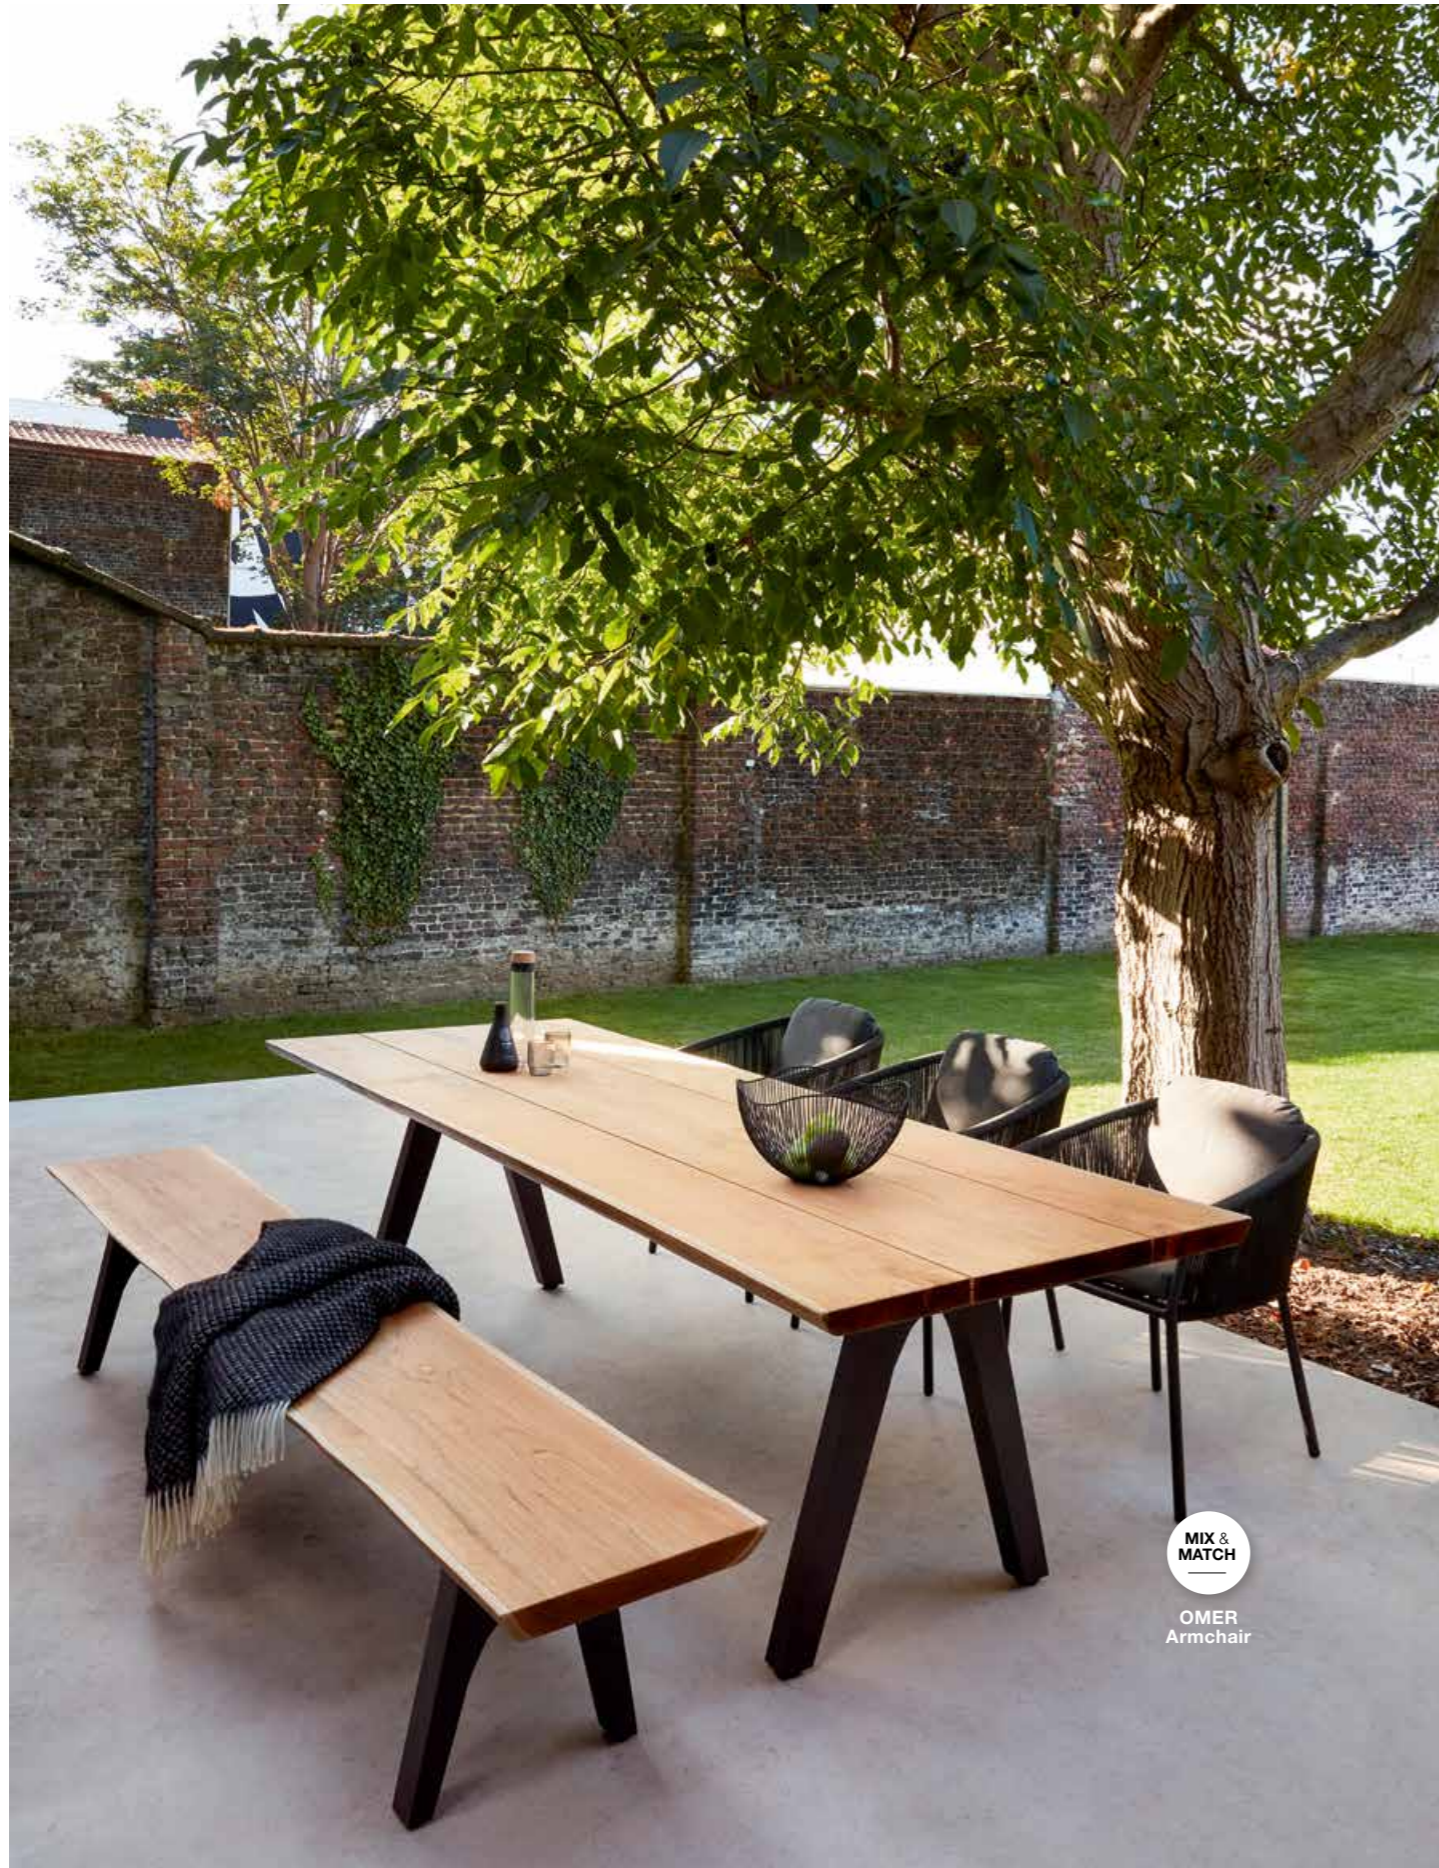

MIX & MATCH
OMER
Armchair

Dining table 75h teak 280x100 | Bench 280x40

“ Table and bench are available in 3 different lengths. The 340 set comfortably seats up to 12 people

Lengths:
240, 280 or 340