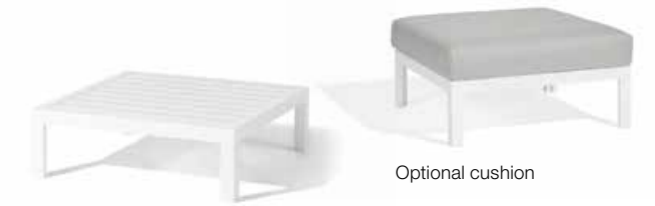

2,5-seater 195 | Coffee table alu-ceramic 65 | Lounger

Lounge chair 96 | 2,5-seater 195 | Coffee table alu-ceramic 85

Ceramic coffee table tops
65x65 | 85x85

Medium footrest
78x78

“ Add a warm and earthy touch with New Taupe.

Inserted ceramic CEBO

Inserted ceramic CESB

Lounge chair 96 | 2,5-seater 195 | Medium footrest 78 | Coffee table alu-ceramic 65 | Lounger

Diamond 415

Diamond is simply graceful in every possible way. And thanks to its modularity, a highly versatile outdoor furniture collection. Connect, disconnect, combine and rearrange to your liking. And choose between a wide array of seat options. From the armchair to the lounge chair. And from the 2-seater to the corner seats. The light aluminium frame makes it not only easy to move. It carries the collection's main purpose: comfort. The jewel pattern of the rope finishing turns every piece of furniture into a real gem.