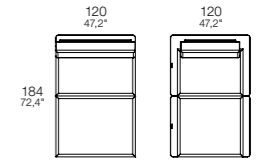

EASY-FIT
Elite side table 28h
Ø60

Corner seat 240 L/R 01 | Middle seat 120 | Footstool 120.02

LINK Concept 5

LINK Concept 6

LINK Concept 7

LINK Concept 8

Quadrato deco cushions 65x48 | 42x42

Sliding back cushion