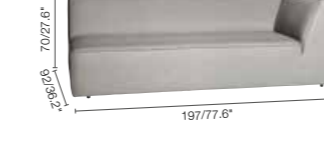

**LEFT CORNER
DOUBLE SEAT 197**