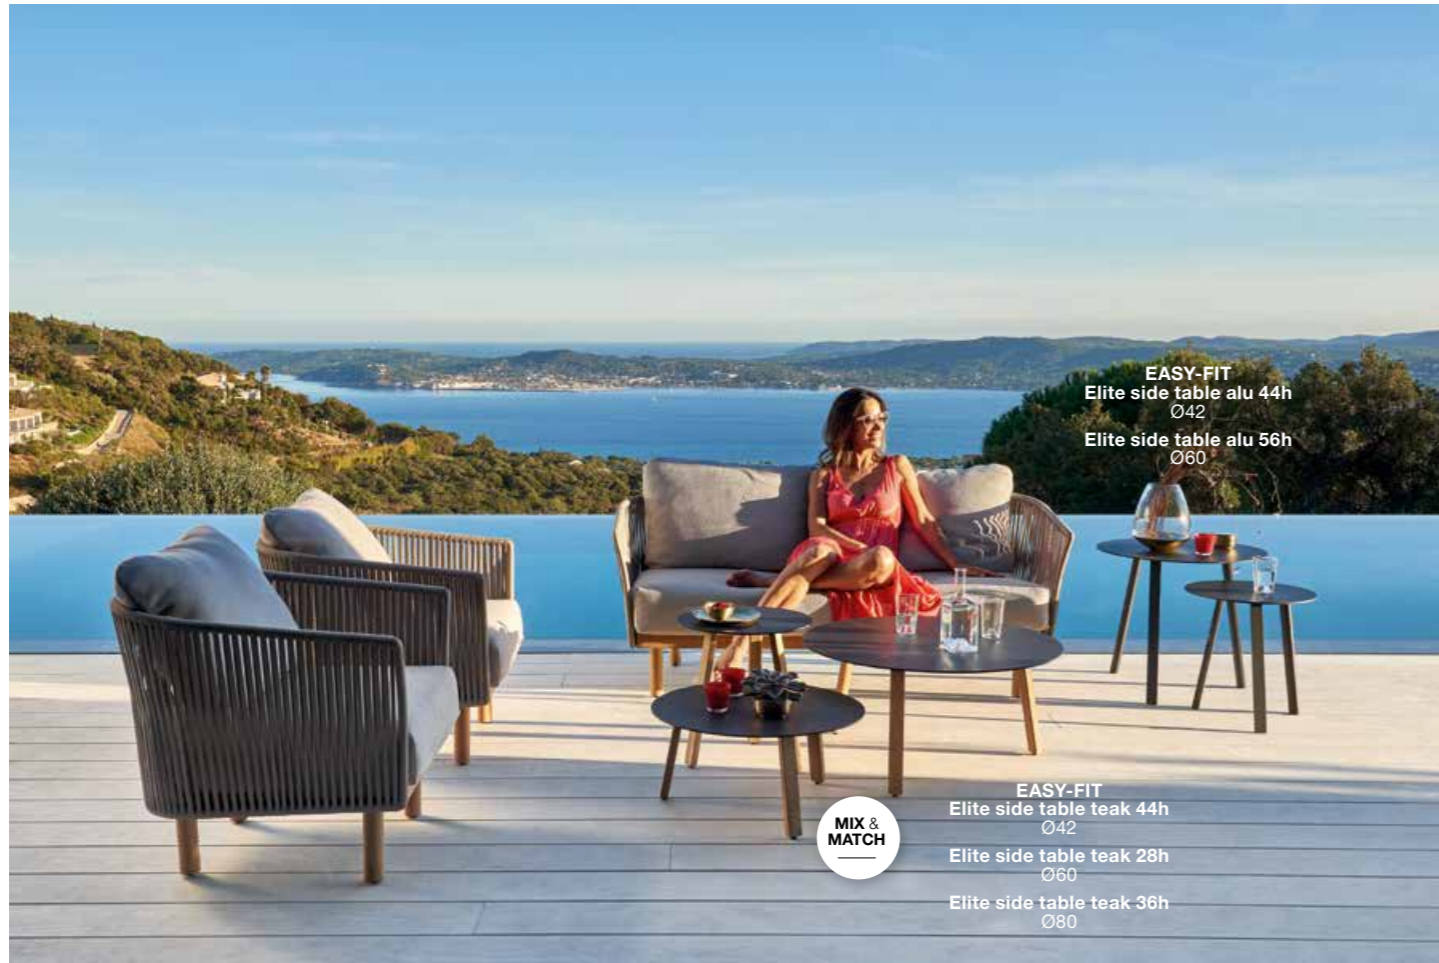

Lounger | 2-seater 167

EASY-FIT
Elite side table alu 44h
Ø42
Elite side table alu 56h
Ø60

EASY-FIT
Elite side table teak 44h
Ø42
Elite side table teak 28h
Ø60
Elite side table teak 36h
Ø80

MIX & MATCH

Lounge chair 70 | 2-Seater 167