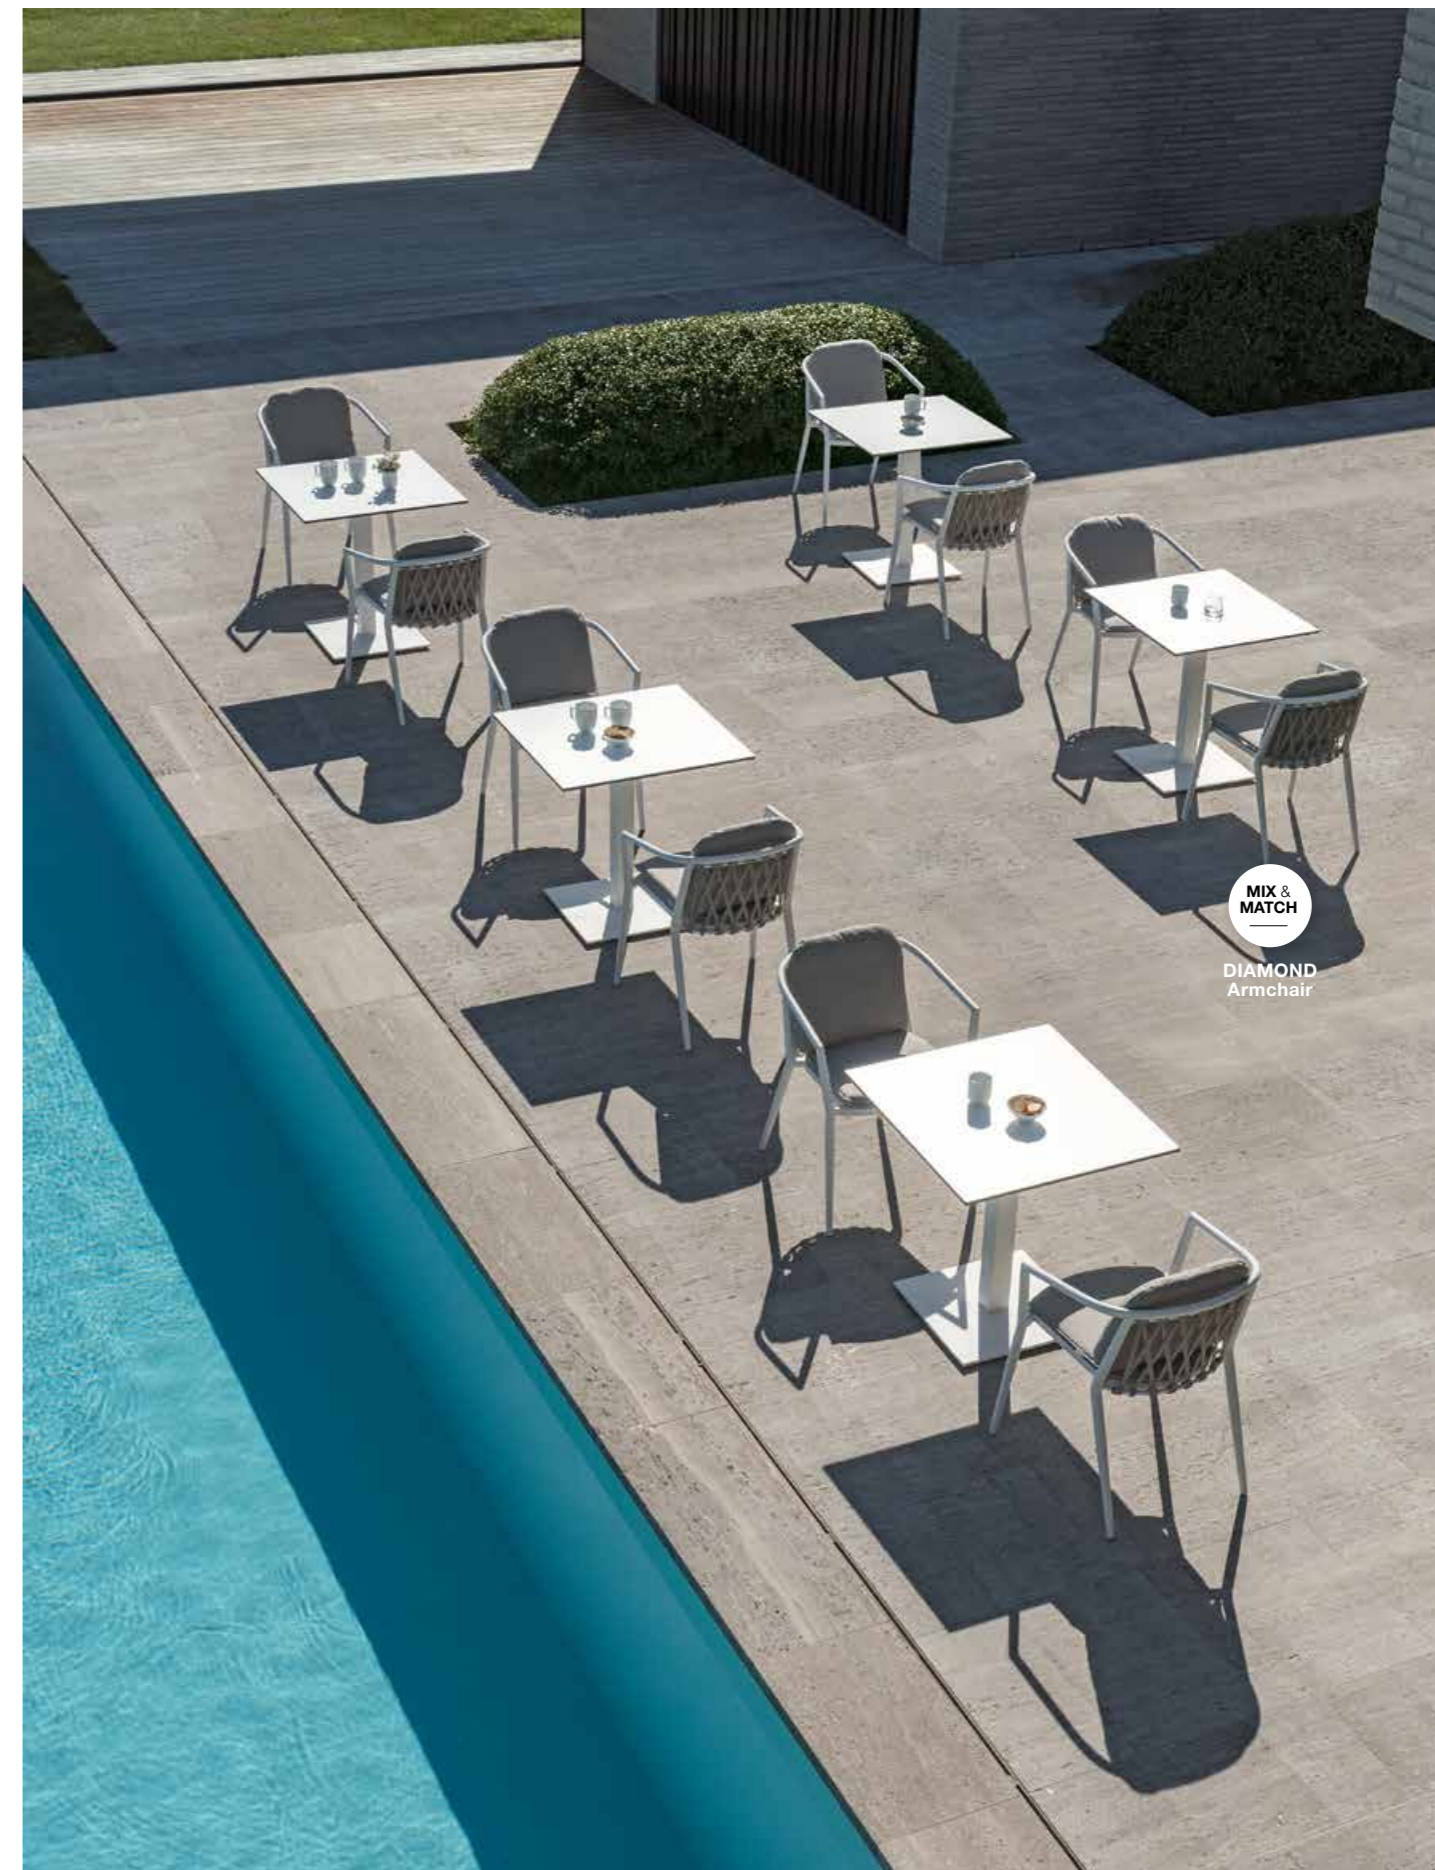

Bistro table 92h teak 75x70

MIX & MATCH

DIAMOND Armchair

Bistro table 74h Trespa® TRW 75x70

“ Dinner for 4, 6 or 8...
The more the merrier
with Alexa's extendable
tables with teak top.

Extendable dining table teak