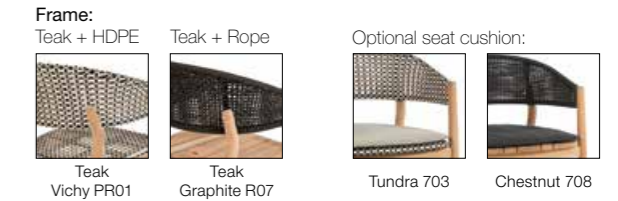

Spirit 890

Chairs