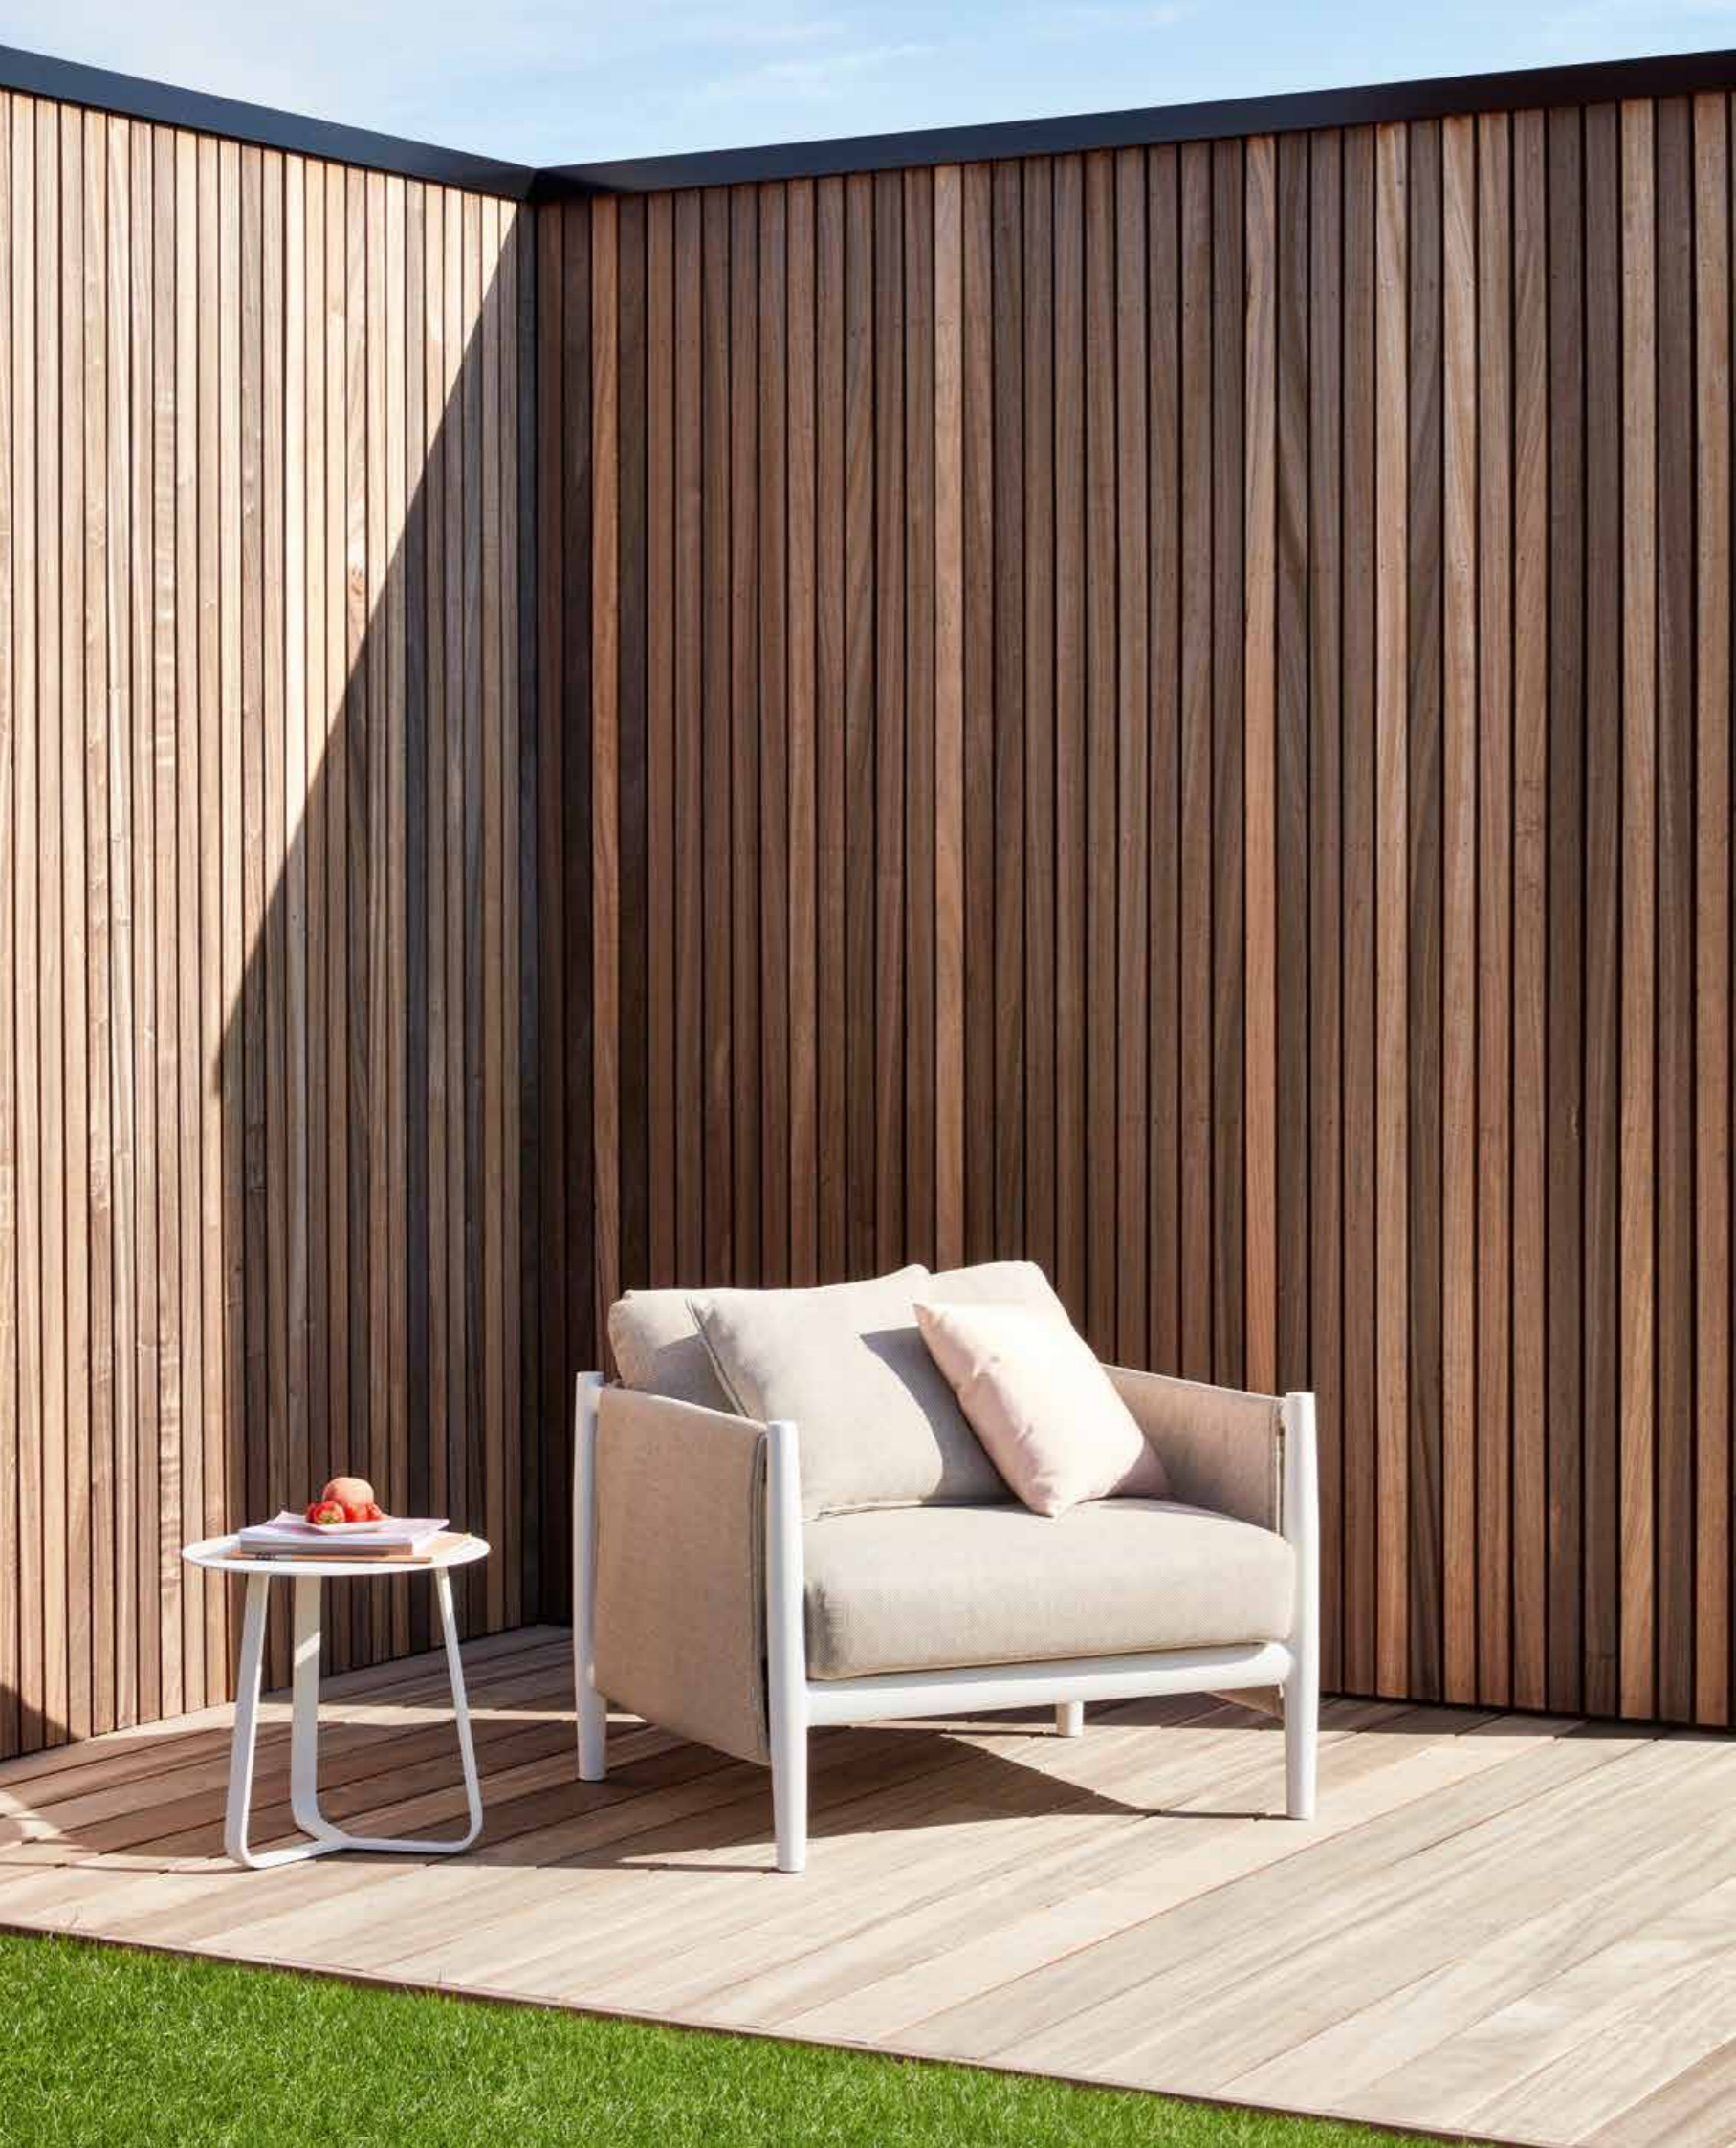

Switch fabric is both an aesthetic and a more functional sidestep from the rope edition. The satin white frame makes this robust collection sparkle with lightness and elegance. With detachable, waterproof covers and stackable seaters this collection is easily maintained and rearranged on both large and less spacious terraces. But the irresistible appeal of the Switch collection is undeniable its inviting, soft seat and back cushions. So sit back, relax and embrace the delight.