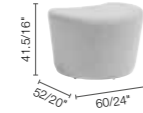

LOUNGE FOOTREST