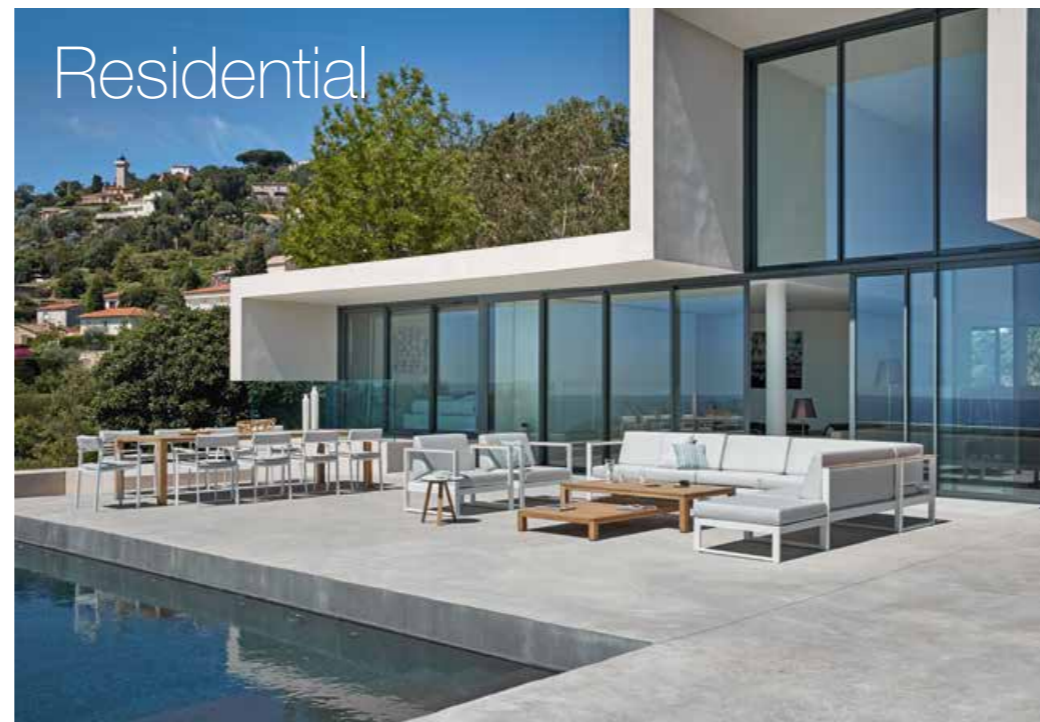

Residential