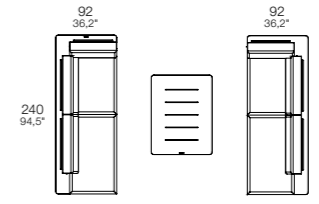

EASY-FIT
Elite side table 28h
Ø60

Corner seat 240 L/R 01 | Middle seat 120 | Footstool 120.02

LINK Concept 5

LINK Concept 6

LINK Concept 7

LINK Concept 8

Quadrato deco cushions 65x48 | 42x42

Sliding back cushion