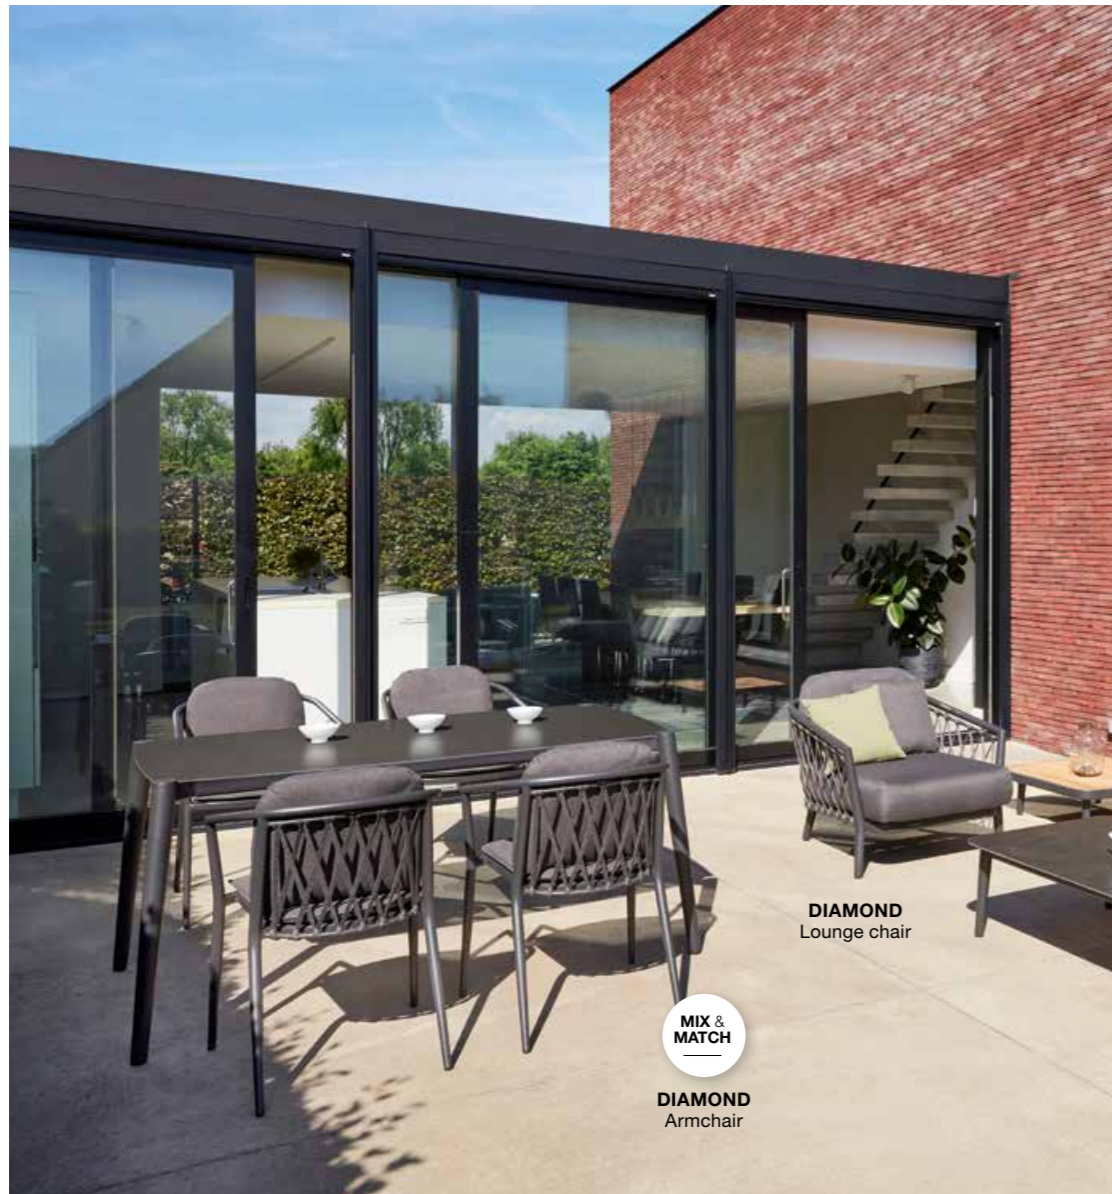

Dining table 75h ceramic CECB 164x96

51