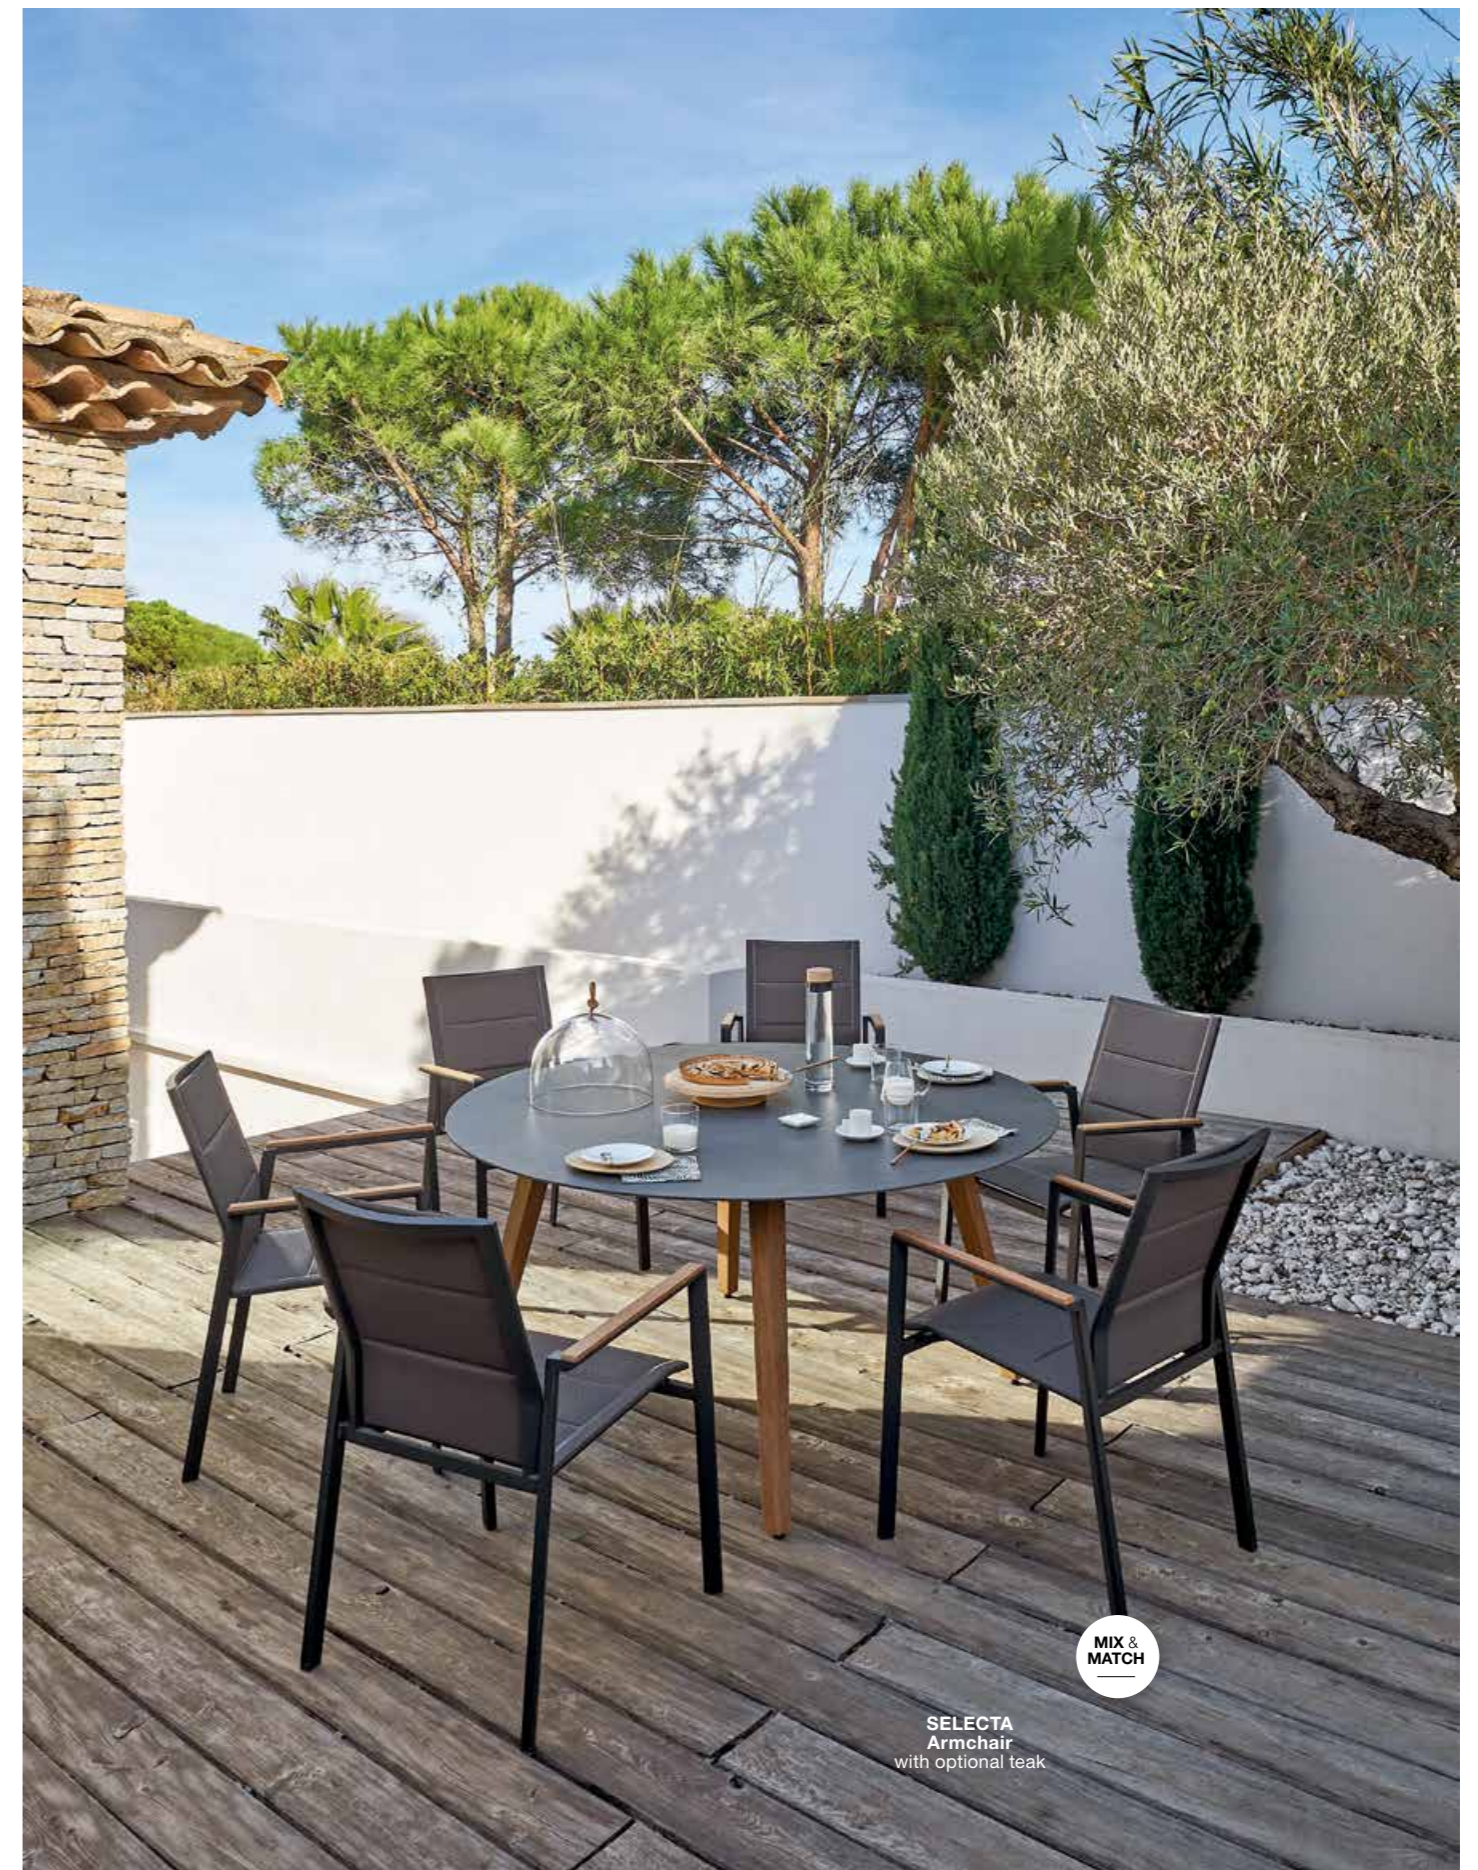

MIX & MATCH

SELECTA
Armchair
with optional teak