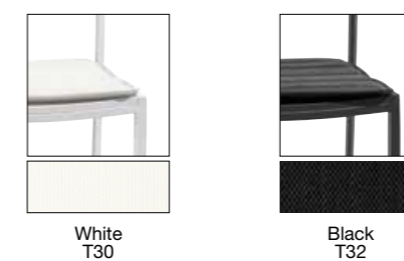

Available TEXTILES (only for Metris 300)