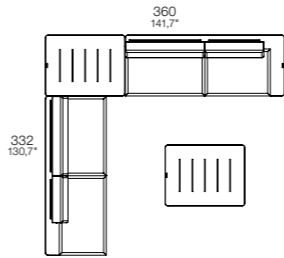

LINK Concept 5