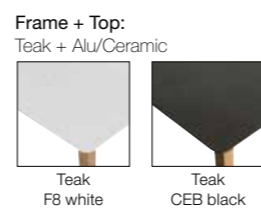

Sunset 720 Modular

See page 193

Link 100 Tables

Alu or Ceramic

See page 203

Link 100 Modular

See page 203