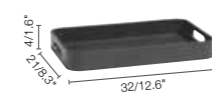

TRAY SMALL
32x21

COPYRIGHT | Diphano is a brand name of Manutti BVBA.
All Diphano designs, names, photos and intellectual property used in this brochure are the copyright of Manutti BVBA for the brand Diphano. Any infringement or abuse of our copyright will be pursued by law. Manutti BVBA always reserves the right to make changes or additions to the descriptions or features given in this brochure in the light of technical developments or availability of materials. We are not responsible for variation in colour, weight, or dimensions, as variations are possible whenever products are hand-made.

All Manutti BVBA (Diphano brand) designs are registered trademarks and copyrighted by Manutti BVBA. Our trademark is protected by law and all infringements against our trademark and our copyright will be pursued by law.