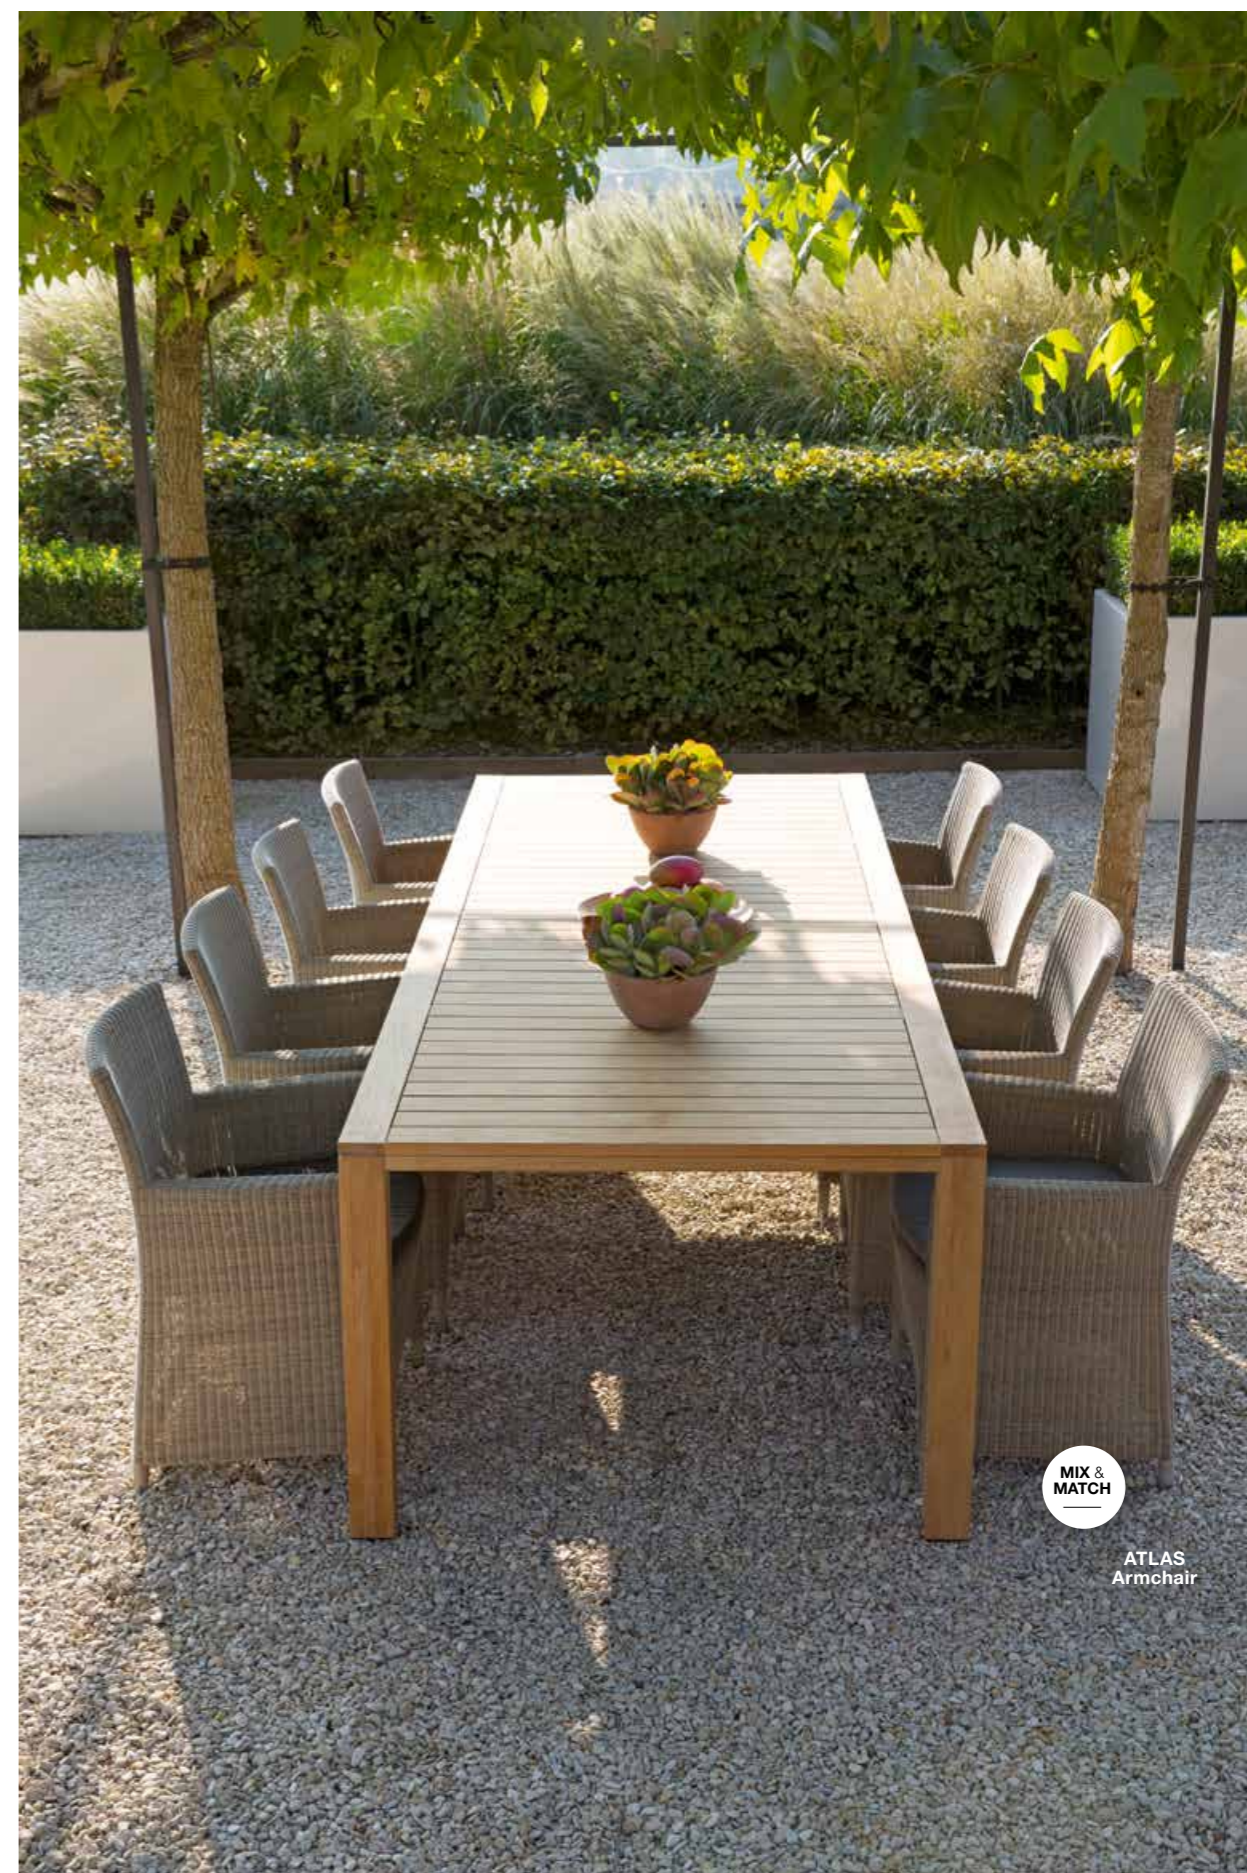

Coffee table 35h 130x75

Lounge table 20h 75x75

LANDSCAPE-TEAK
3-Seater 194

MIX & MATCH

LANDSCAPE-TEAK
Small middle seat 82

Coffee table 35h 150x90

MIX & MATCH

ATLAS
Armchair