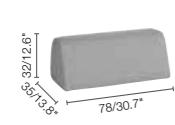

281

Sunset 720 Modular

See page 193

LARGE SEAT 205

MEDIUM SEAT 100

TRAPEZIUM SEAT 110

MOVABLE BACKREST 78

MOVABLE BACKREST LEFT CORNER 145