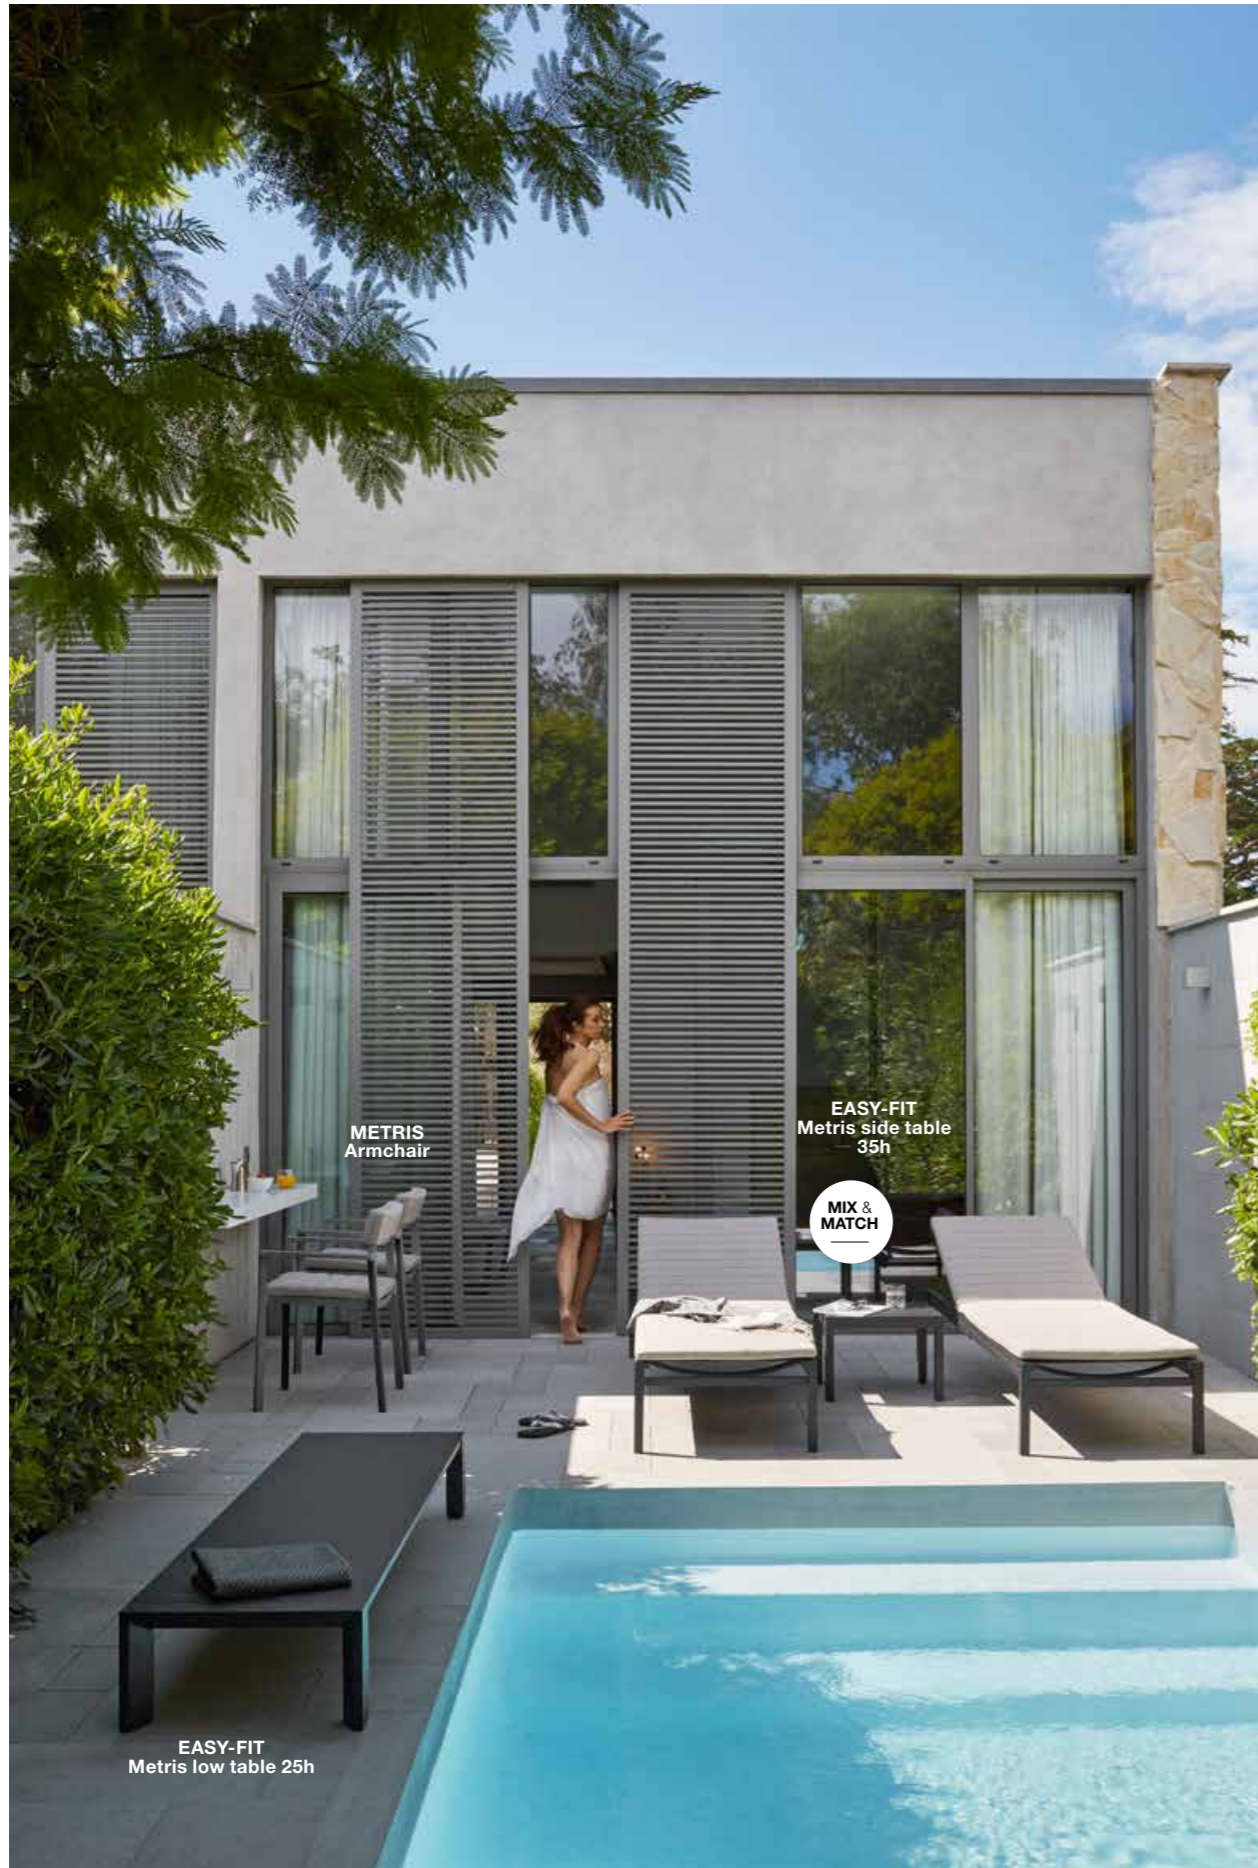

METRIS Armchair

EASY-FIT Metris side table 35h

MIX & MATCH

EASY-FIT Metris low table 25h

Lounger