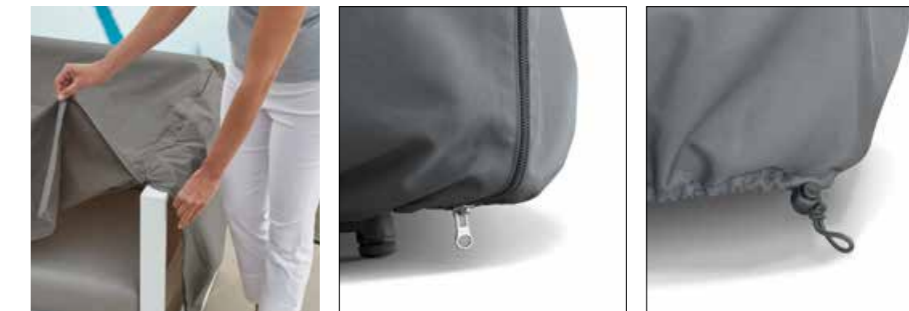

Easy protective covers

Safeguard your outdoor furniture with our protective covers. Tailor-made for each Diphano piece, these zip-off covers are remarkably easy in use. There is no need to remove the cushions: our protective covers, made from sophisticated grey, waterproof fabric, are available for both single items of furniture and entire set-ups.