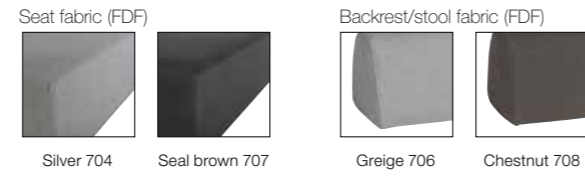

Sunset 720 Modular