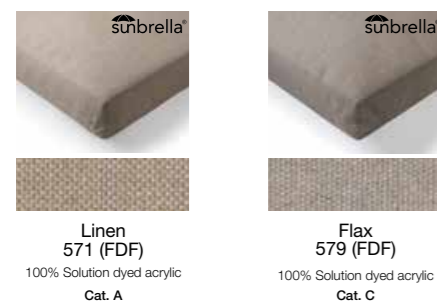

Easy protective cover for full concepts.

Link concept 1A

Davenport concept 7A

255

Landscape 3-Seater 194

Cushions

Available OUTDOOR FABRICS | seat + back cushion

Only for collection Random