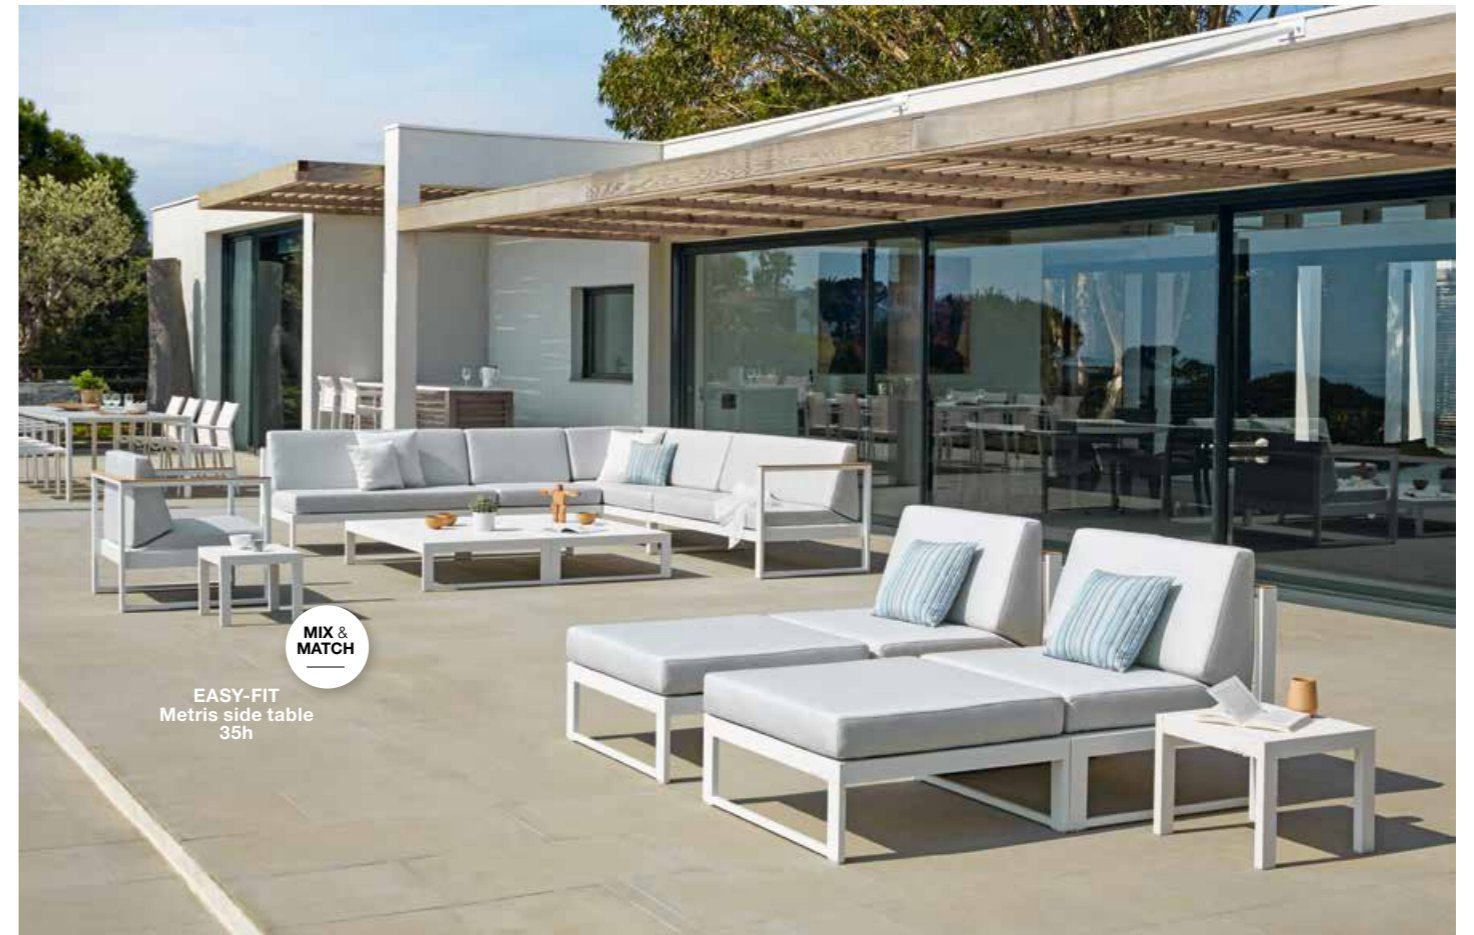

3-Seater 194 with teak | Lounge chair 86 with teak | 3-Top coffee table 127

“ Experience the best outdoor feeling with the warm and subtle beauty of teak.

Left seat 150 with teak

3-Seater 194 with teak, can be used as left or right corner
Optional: left or right side cushion