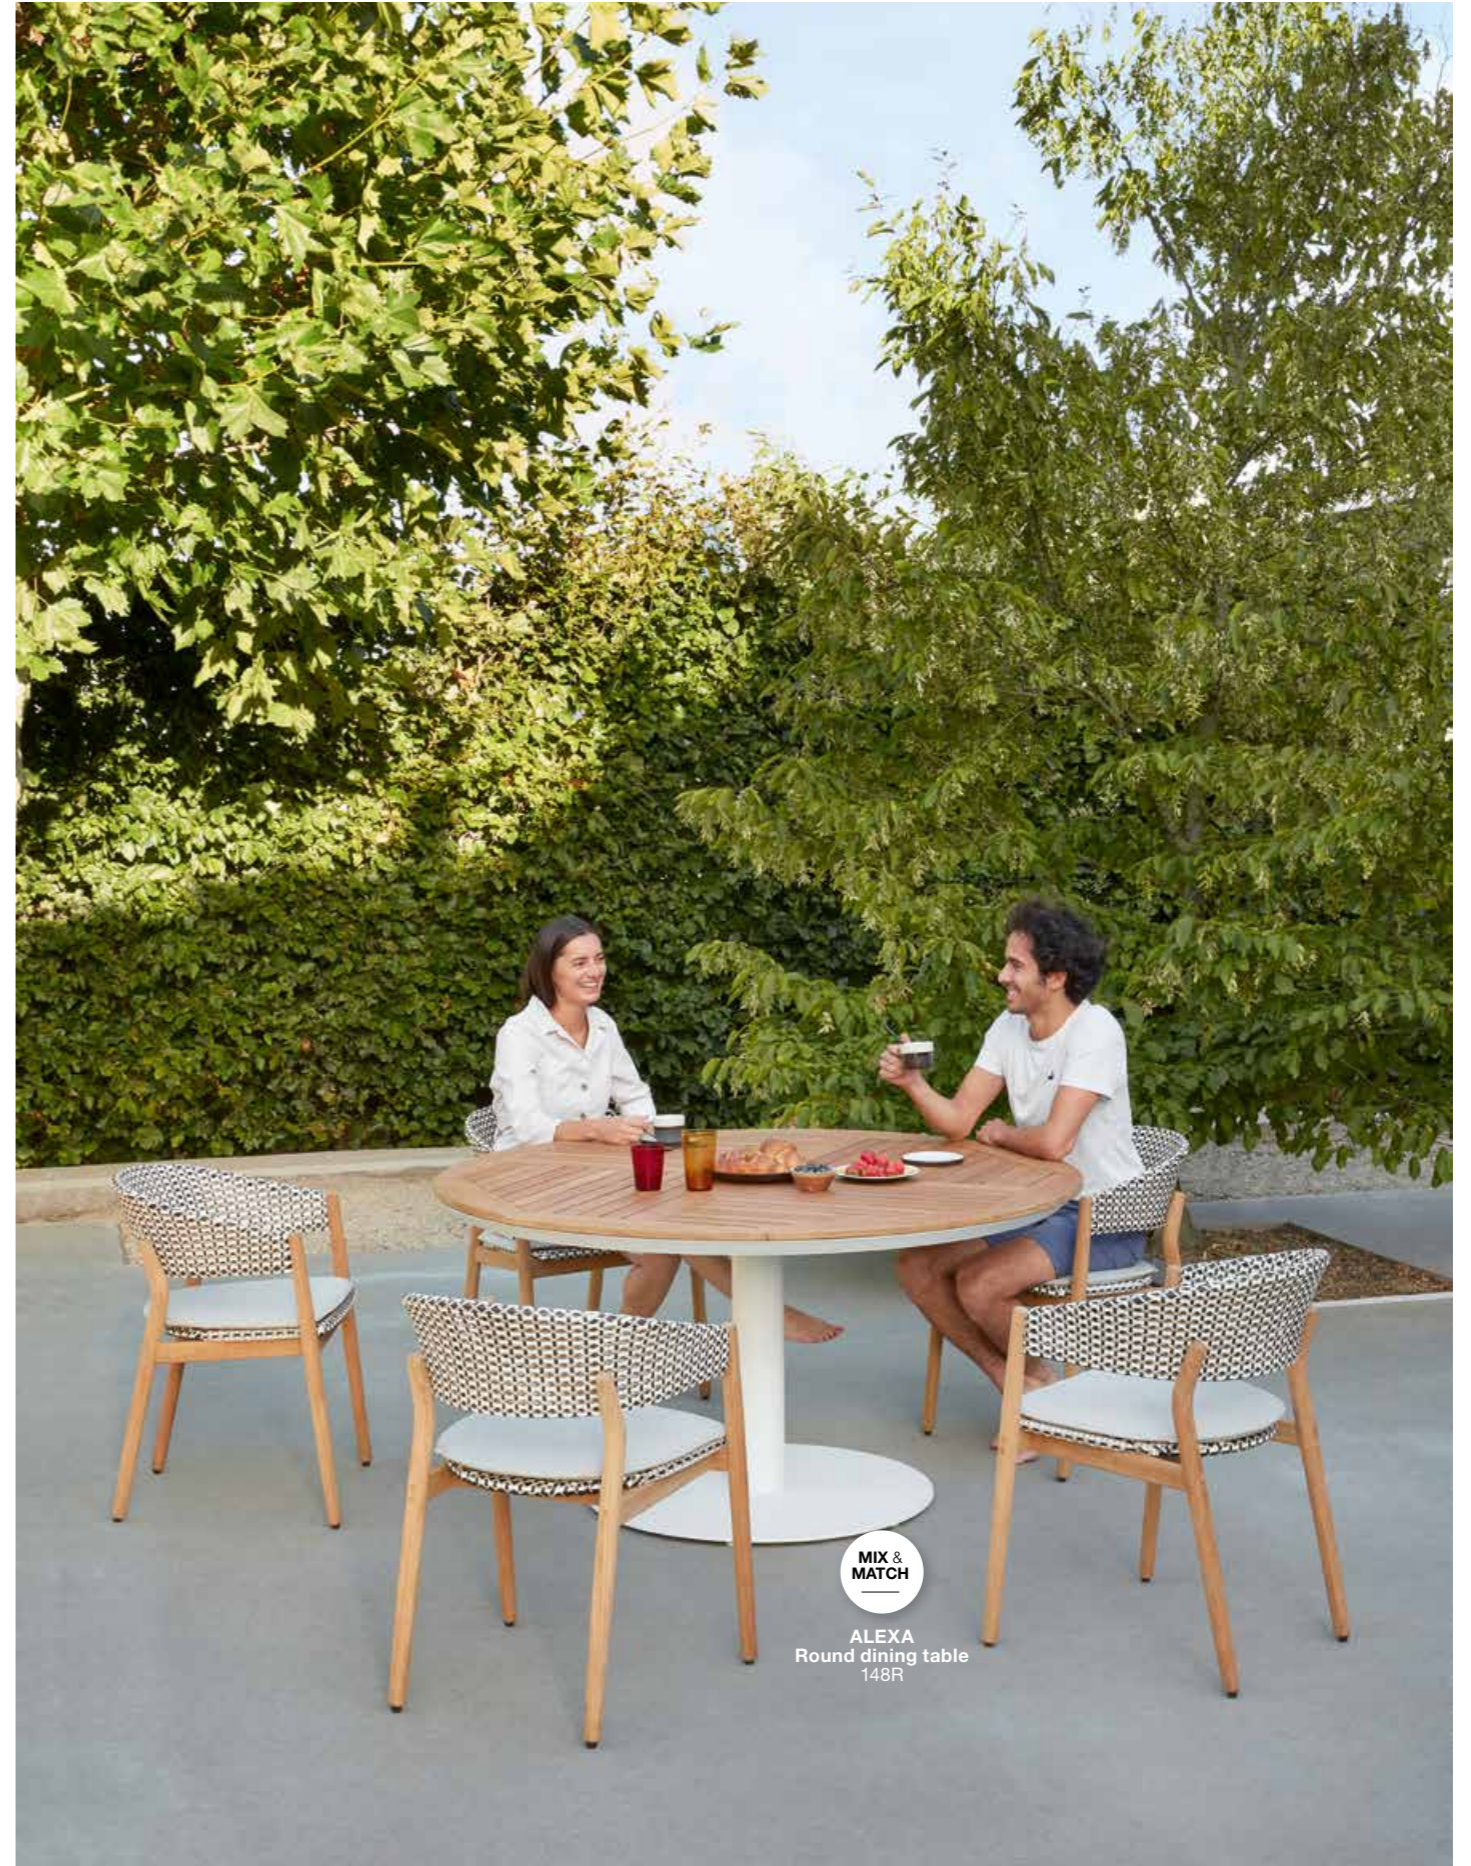

MIX & MATCH

ALEXA
Round dining table
148R

Armchair HDPE