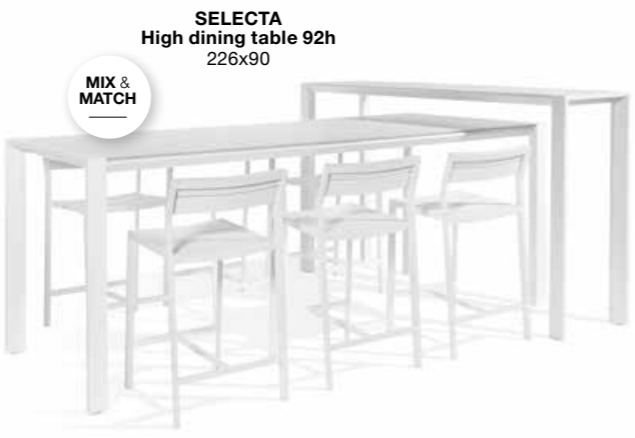

Inserted Ceramic

COLLECTION ALEXA

Trespa®

Teak

Barstool 78h | Bistro table 108h 72x72

Optional back & seat cushion

Armchair | Bistro table 74h 72x72

Barstool 62h | Bistro table 92h 72x72

Barstool 78h | Bistro table 108h 72x72

MIX & MATCH

CIELO
Lounge chair
Lounge footrest

“ Combine different styles and sizes to create a unique effect.

Armchair | Dining table 75h 310x110

Barstool 62h | Party table 92h

MIX & MATCH

SELECTA
High dining table 92h
226x90

Barstool 62h | Party table 109h

MIX & MATCH

LANDSCAPE-TEAK
3-Seater 194
3-Top coffee table

EASY-FIT
Elite side table 44h
Ø42

Lounger

MORE DETAILS
SEE PAGE 269

Selecta 400

What better way to spend dining moments than with friends, family or guests? Selecta offers a wide range of tables in a variety of sizes with glass or ceramic tops: from the extendable table which seats up to 12 people, to the cosy and practical bistro tables, available in 3 heights. There's no need for extra cushions: the collection's Batyline® finishing in white, sand or quartz offers superior seating comfort. A welcome trait that runs as a connecting thread through the Selecta range.