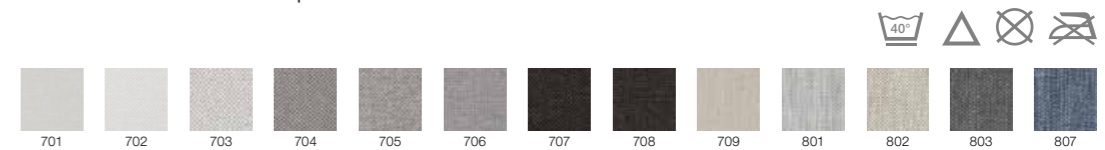

WATERPROOF FABRIC

- 57% polypropylene, 38% polyester, 5% polyurethane.
- Dyed in the mass, UV-resistant.
- Laminated for resistance to water penetration.
- Swimming pool and sea water resistant and repellent.
- For outdoor and indoor use.

Maintenance: easy to clean by following the washing instructions.
Avoid the use of abrasive products and solvents.