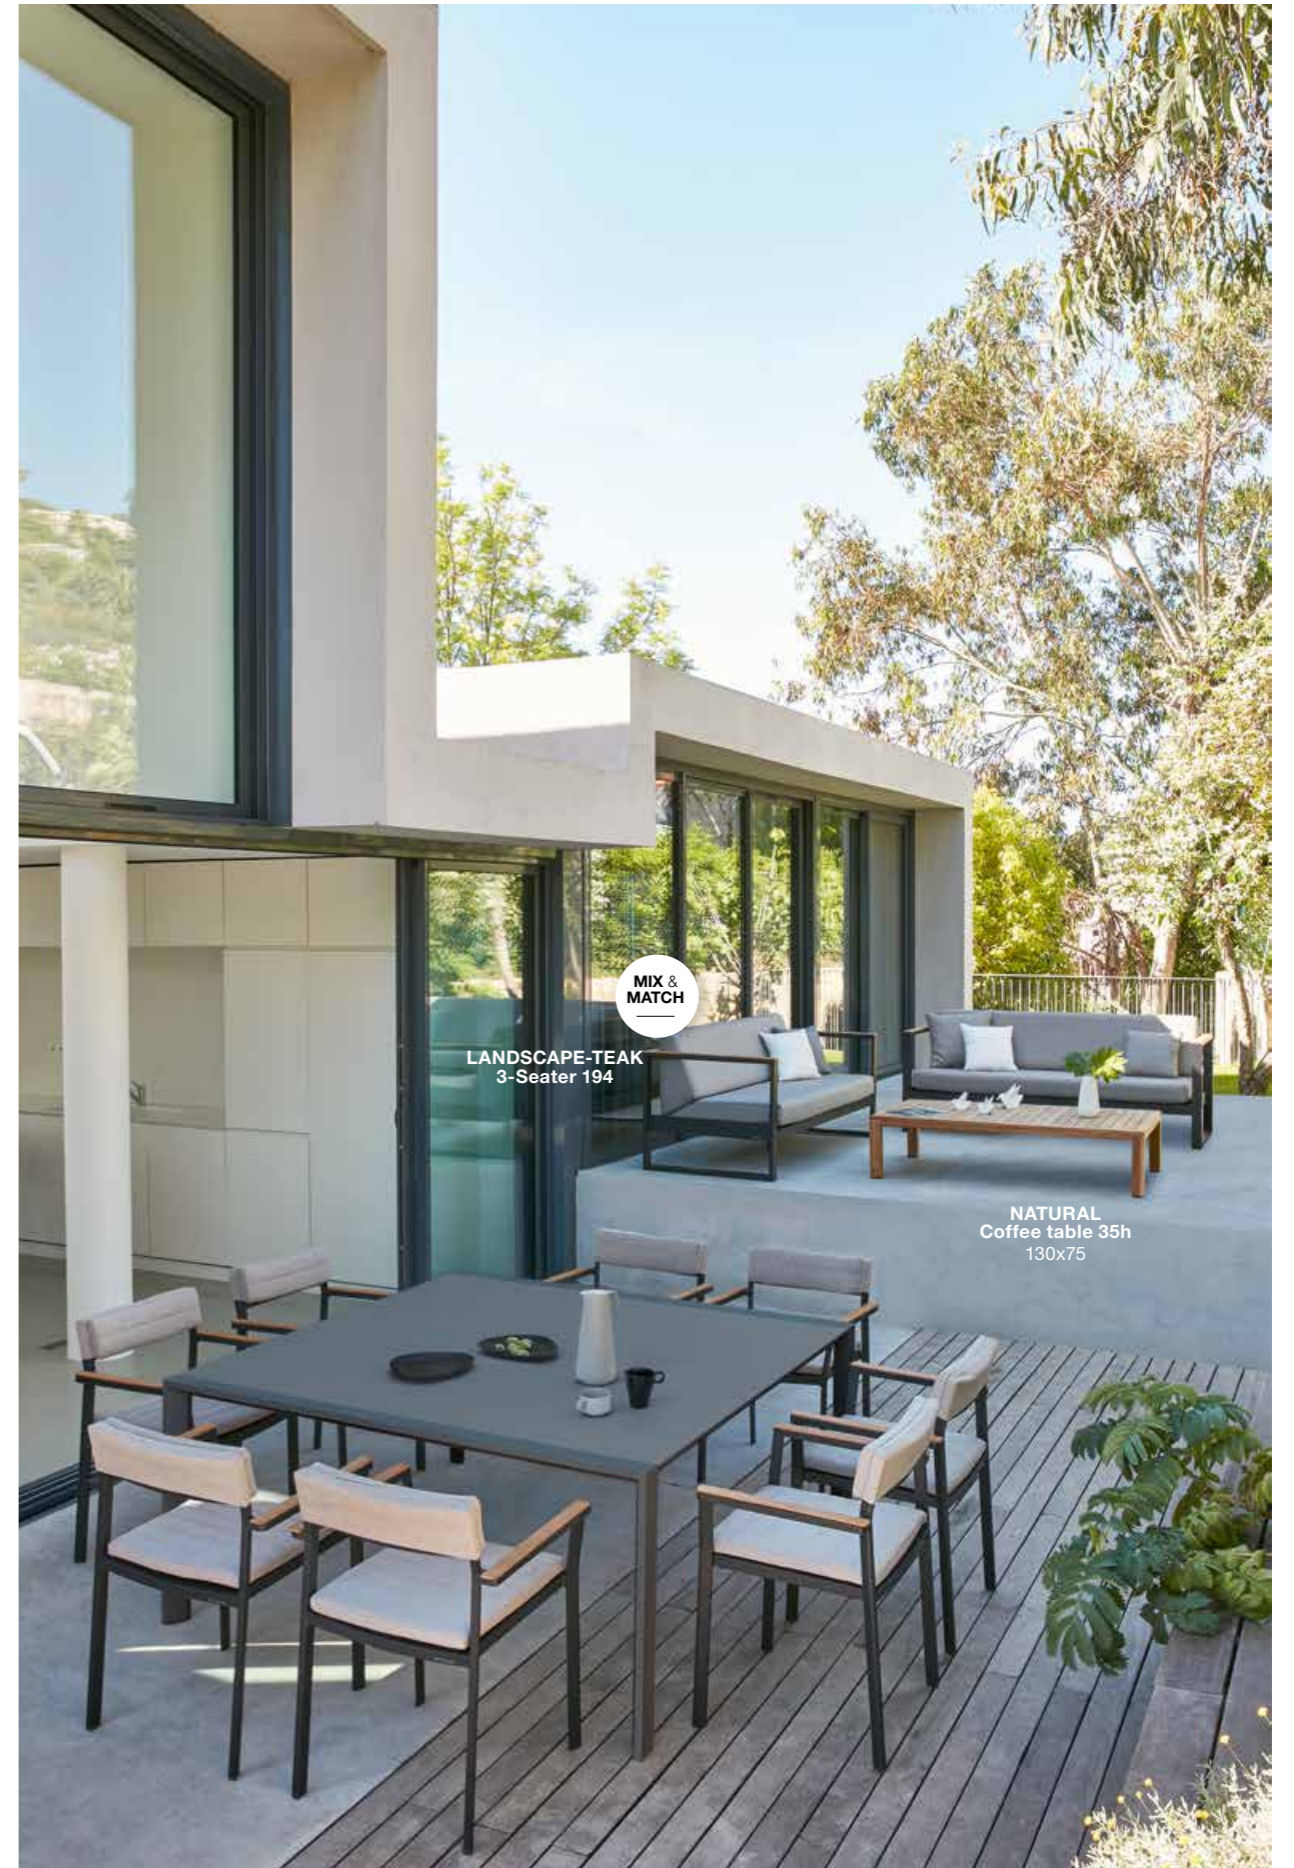

9

(*) optional teak armrests

Armchair | Dining table 75h 226x90 | Bench 46

Easy cushion fastening

Armchair with optional teak armrest

Bench 226 | Bench 46 | Dining table 75h 226x90

Cushions with
hook & loop fastening