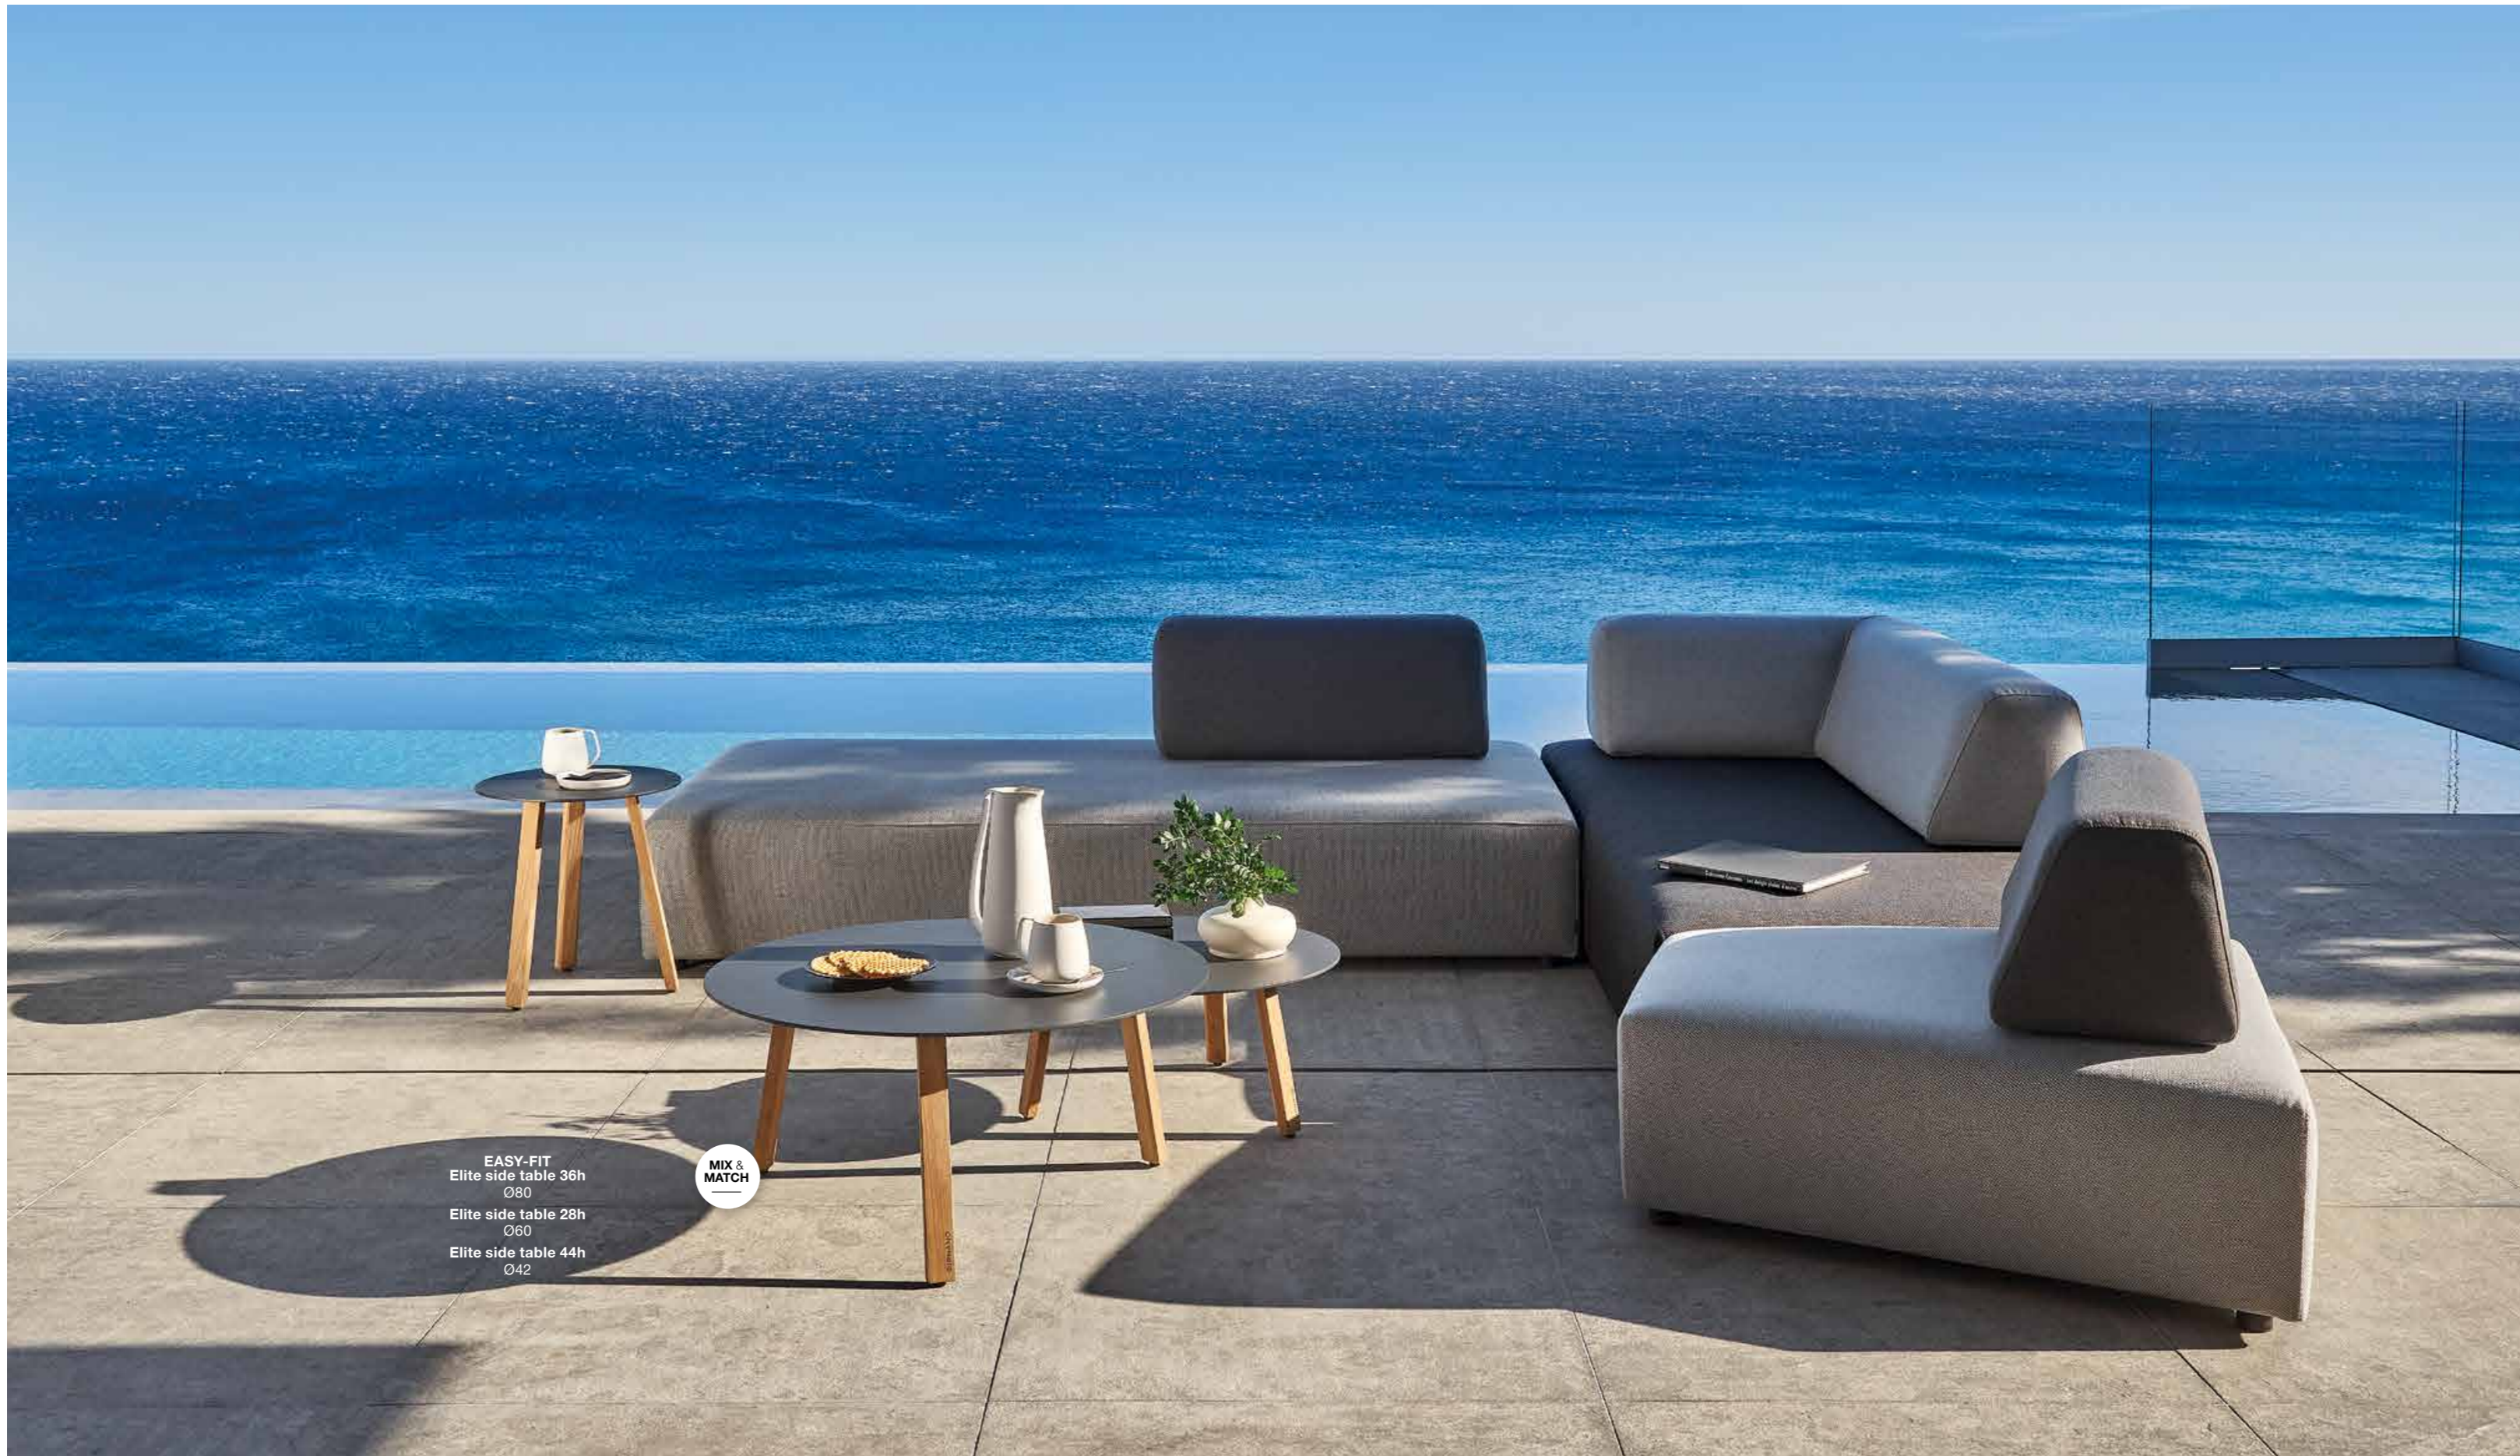

Concept 6A | Large seat 205 | Trapezium seat 110 | Movable backrest 78 | Movable backrest right corner 145 | Lounger 205 | Side table 54

EASY-FIT
Elite side table 36h
Ø80
Elite side table 28h
Ø60
Elite side table 44h
Ø42

MIX & MATCH

Concept 6A | Large seat 205 | Trapezium seat 110 | Movable backrest 78 | Movable backrest right corner 145