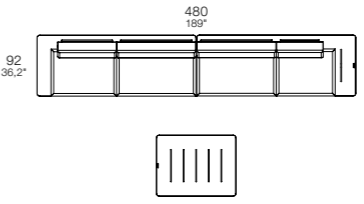

EASY-FIT
Elite side table 28h
Ø60

Corner seat 240 L/R 01 | Middle seat 120 | Footstool 120.02

LINK Concept 5

LINK Concept 6

LINK Concept 7

LINK Concept 8

Quadrato deco cushions 65x48 | 42x42

Sliding back cushion