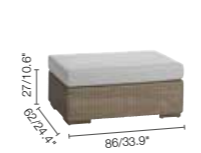

FOOTSTOOL 240 240x92x37h

Evento 800 Modular

See page 217

LOUNGE CHAIR 94

LEFT DOUBLE SEAT 142

SMALL MIDDLE SEAT 62

MEDIUM FOOTREST 86

SOFA 2,5 SEATER 210