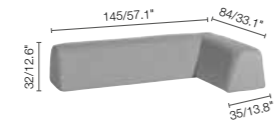

281

Sunset 720 Modular

See page 193

LARGE SEAT 205

MEDIUM SEAT 100

TRAPEZIUM SEAT 110

MOVABLE BACKREST 78

MOVABLE BACKREST LEFT CORNER 145