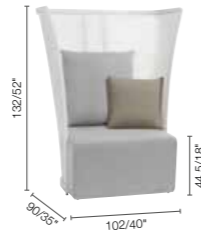

LOUNGE FOOTREST

LOUNGE CHAIR HB