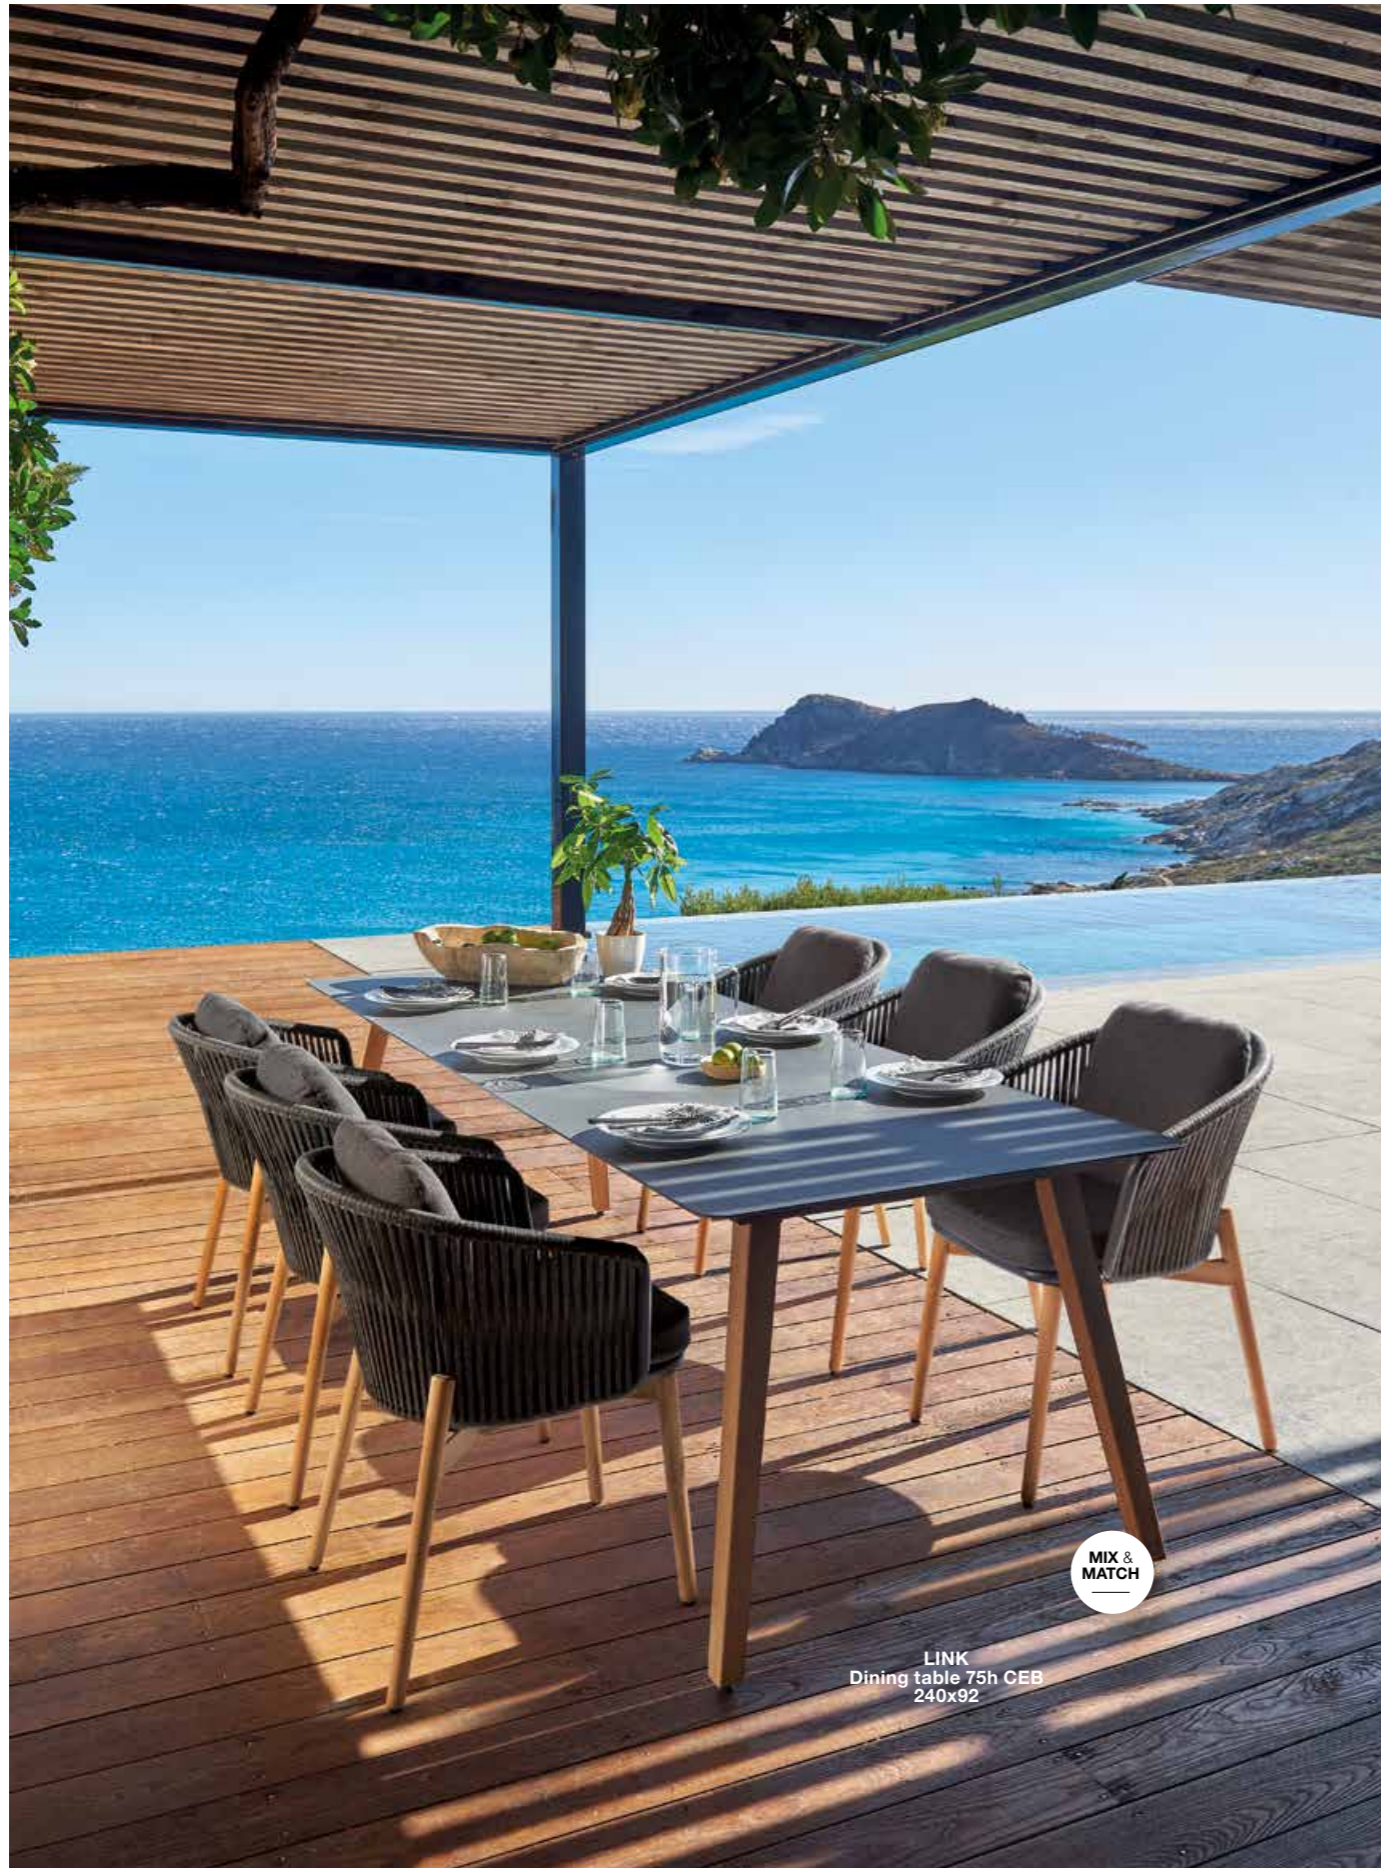

101

Armchair | 2-seater 167 | Lounger

Armchair | Lounge chair 70

LINK
Dining table 75h CEB
240x92

MIX & MATCH

Armchair

LINK
Dining table 75h TAW
240x92

MIX & MATCH