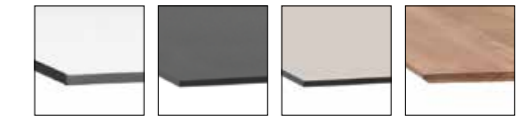

Bench 226

Low table 25h 180x50

“ Enjoy the variety of
Metris tables, chairs
and benches under
the summer skies.

Armchair | Dining table 75h 160x80 | Dining table 75h 80x80 | Lounger

Barstool 78h | Bar 130x52

Also available with teak top

Choose your bistro table top

Standard alu slats top in Metris collection.

COLLECTION METRIS

Alu slats

Or mix & match with our other bistro tables.

COLLECTION SELECTA

Inserted glass

Inserted Ceramic

COLLECTION ALEXA

Trespa®

Teak

Barstool 78h | Bistro table 108h 72x72

Optional back & seat cushion

Armchair | Bistro table 74h 72x72

Barstool 62h | Bistro table 92h 72x72