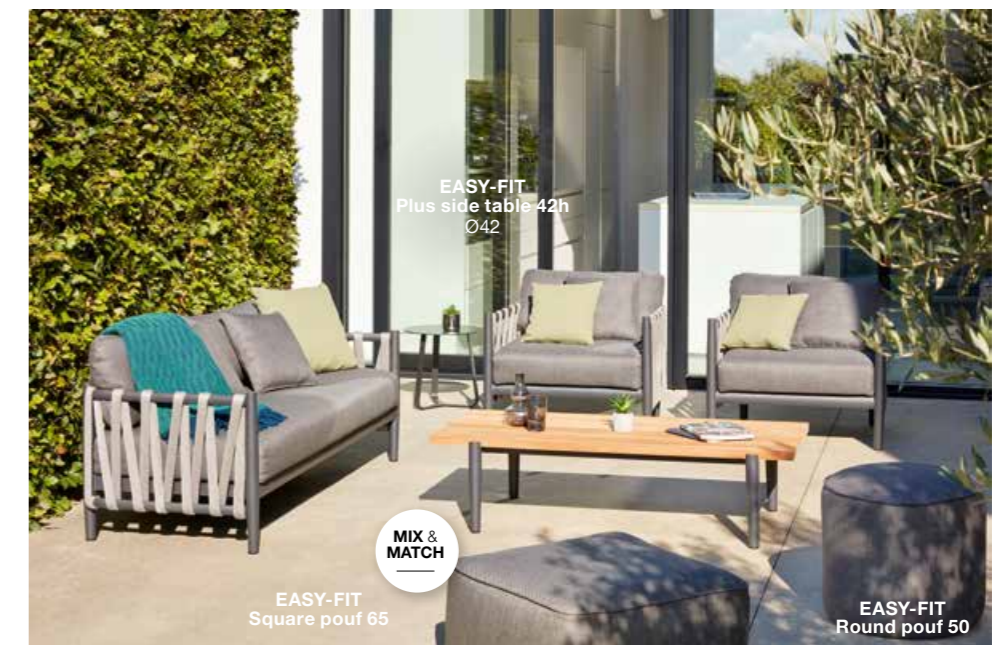

EASY-FIT
Plus side table 42h
Ø42

MIX & MATCH

EASY-FIT
Square pouf 65

EASY-FIT
Round pouf 50

Lounge chair 83 | 2,5-seater 178 | Coffee table teak 140