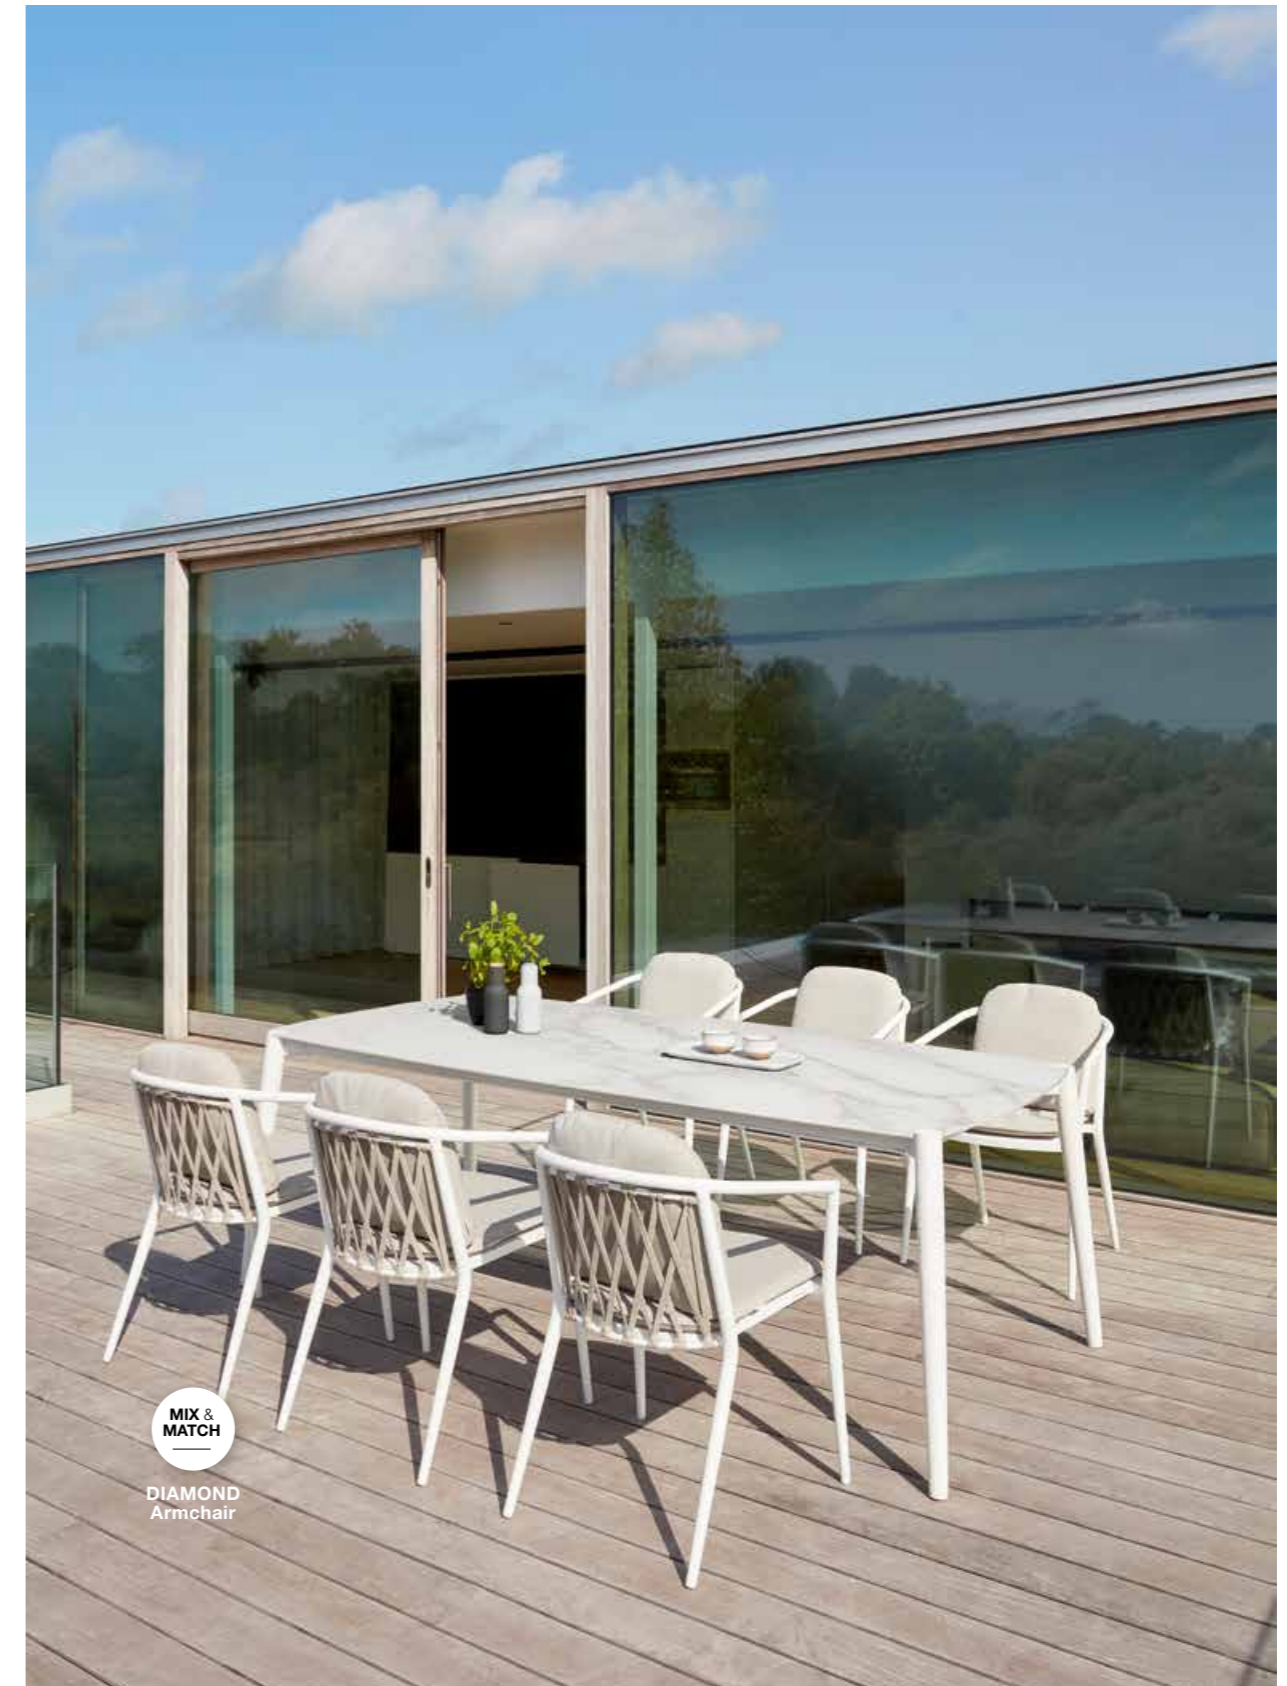

MIX & MATCH
DIAMOND
Armchair