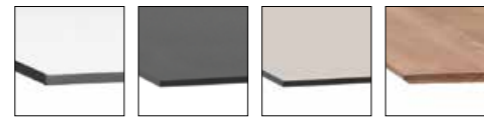

COLLECTION ALEXA

Trespa®

Teak