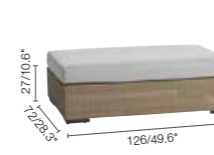

LARGE FOOTREST 126