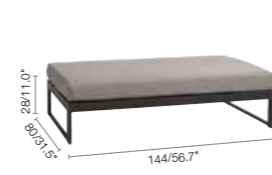

LARGE FOOTREST 144