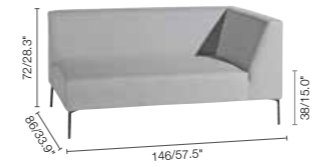

Coast 710 Modular

See page 175

LOUNGE CHAIR 108

**LEFT CORNER
DOUBLE END SEAT 146**

**LEFT CORNER
DOUBLE SEAT 146**

LARGE FOOTREST 146

CORNER SEAT 86

**RIGHT CORNER
DOUBLE END SEAT 146**