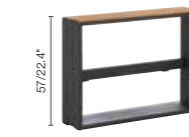

3-SEATER 194

RIGHT DOUBLE SEAT 150

SMALL MIDDLE SEAT 80

MEDIUM FOOTREST 80

3-TOP COFFEE TABLE 127
127x84

EXTENSION ARM 57h
80x19

EXTENSION SIDE TABLE 28h
80x25

279