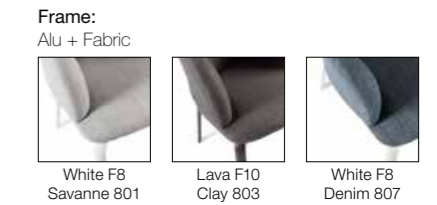

Random 730

Lounge set