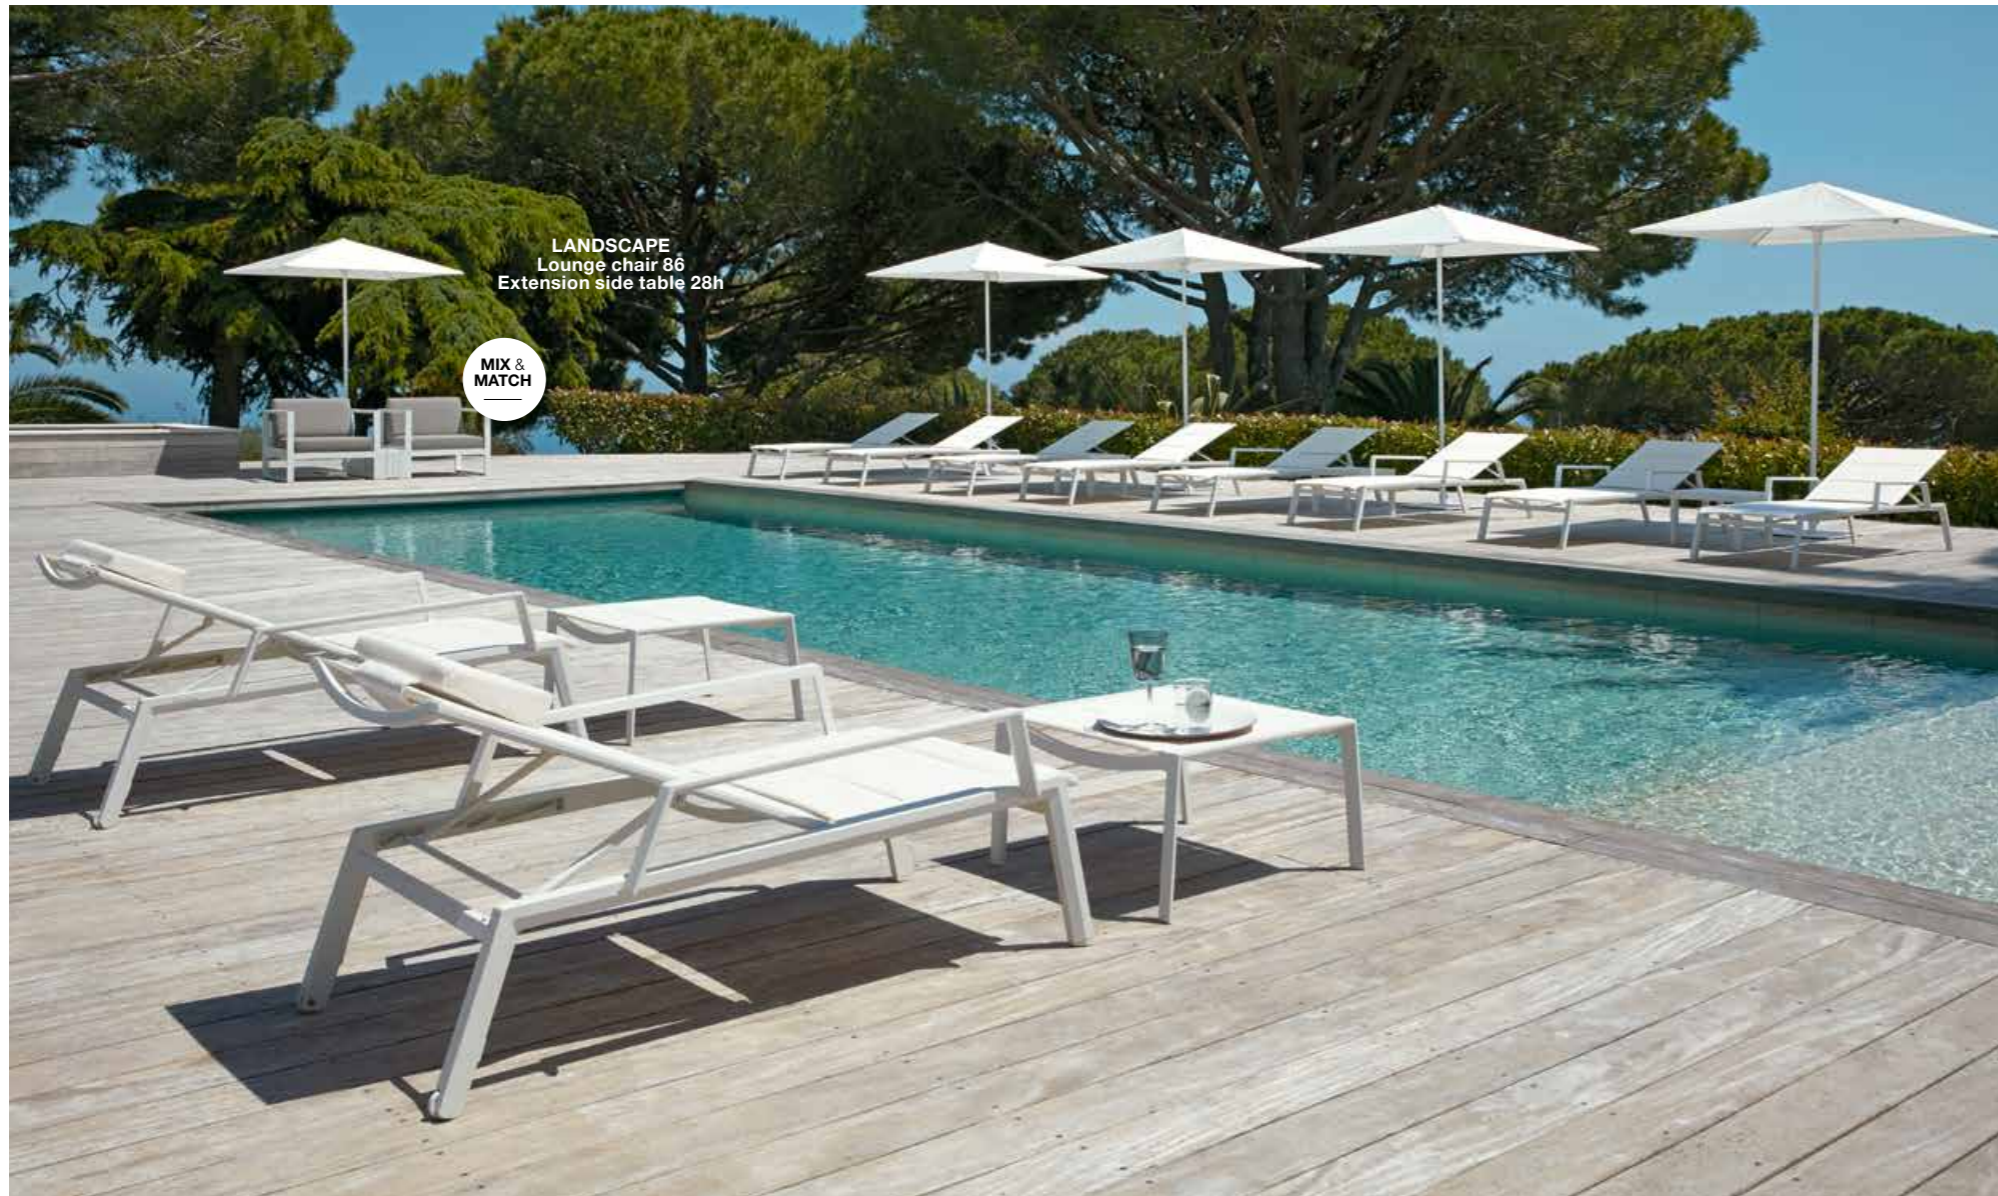

LANDSCAPE
Lounge chair 86
Extension side table 28h

MIX & MATCH

Beach chair | Footrest | Lounger with armrest | Lounger without armrest