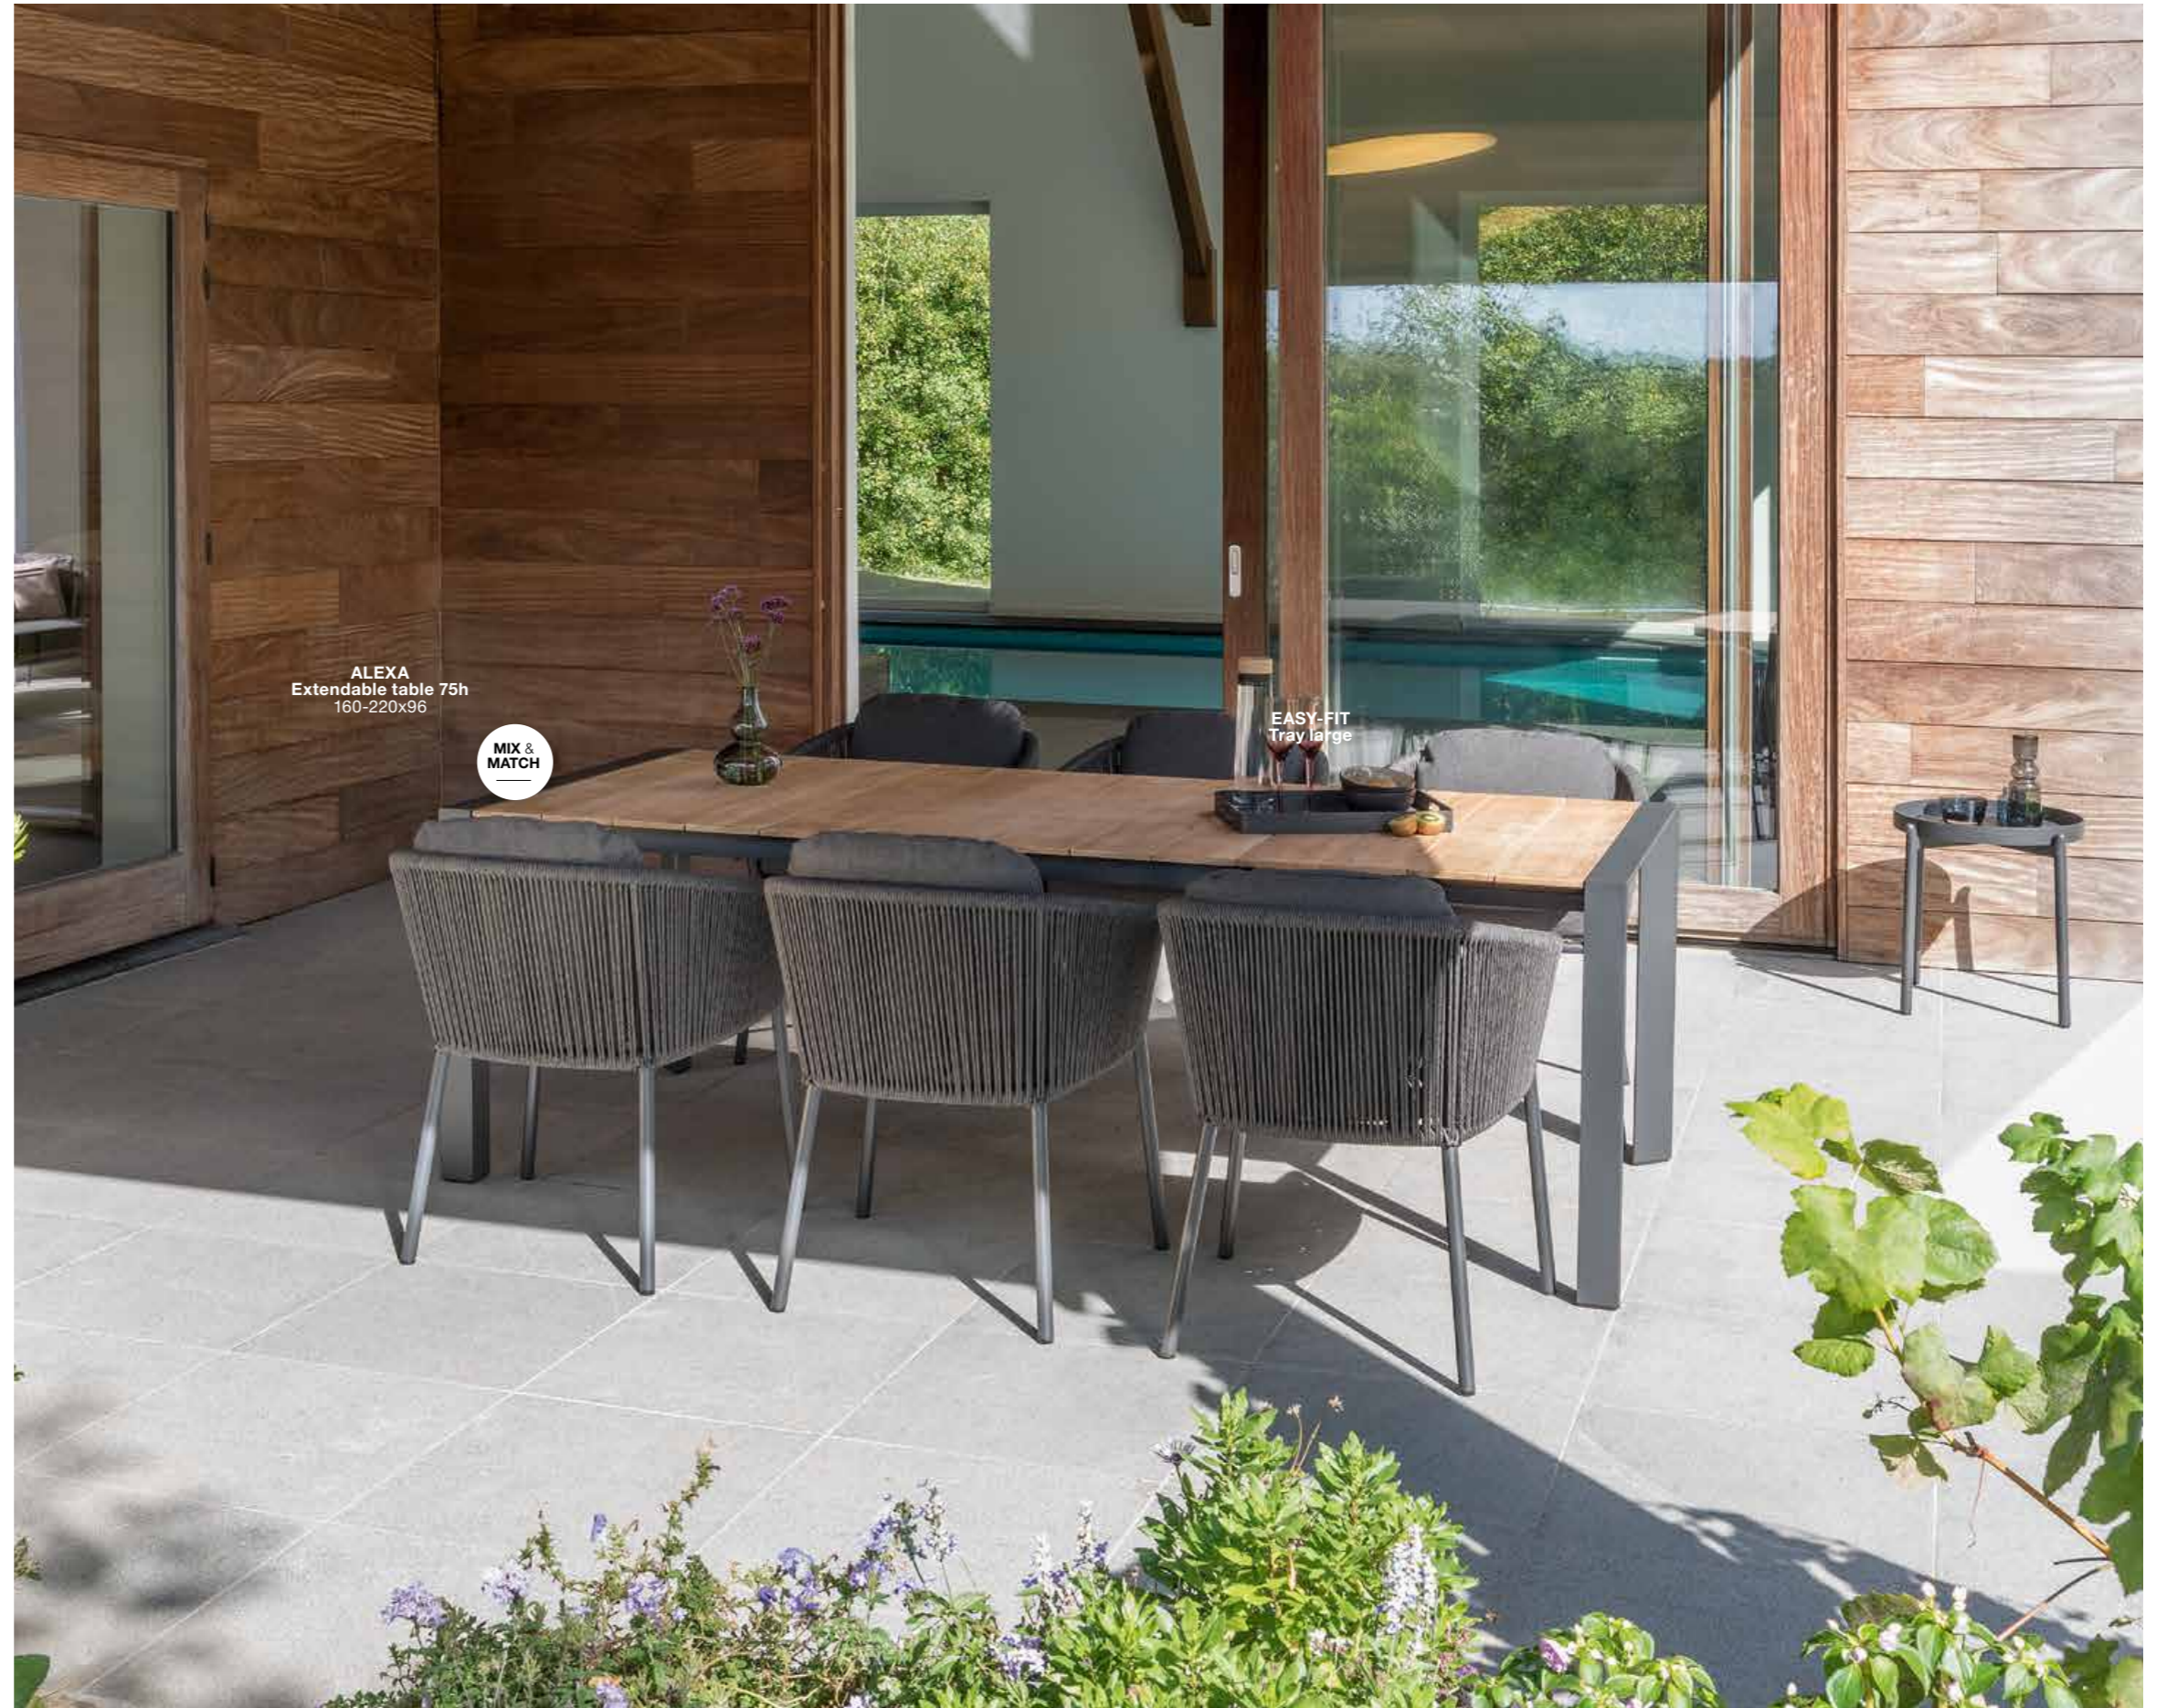

ARMCHAIR

BARSTOOLS
77 | 60h

LOUNGE CHAIR 75

3-SEATER 188

COFFEE TABLES
120 | 68

SIDETABLE
45h

TRAY TABLE
51h

116