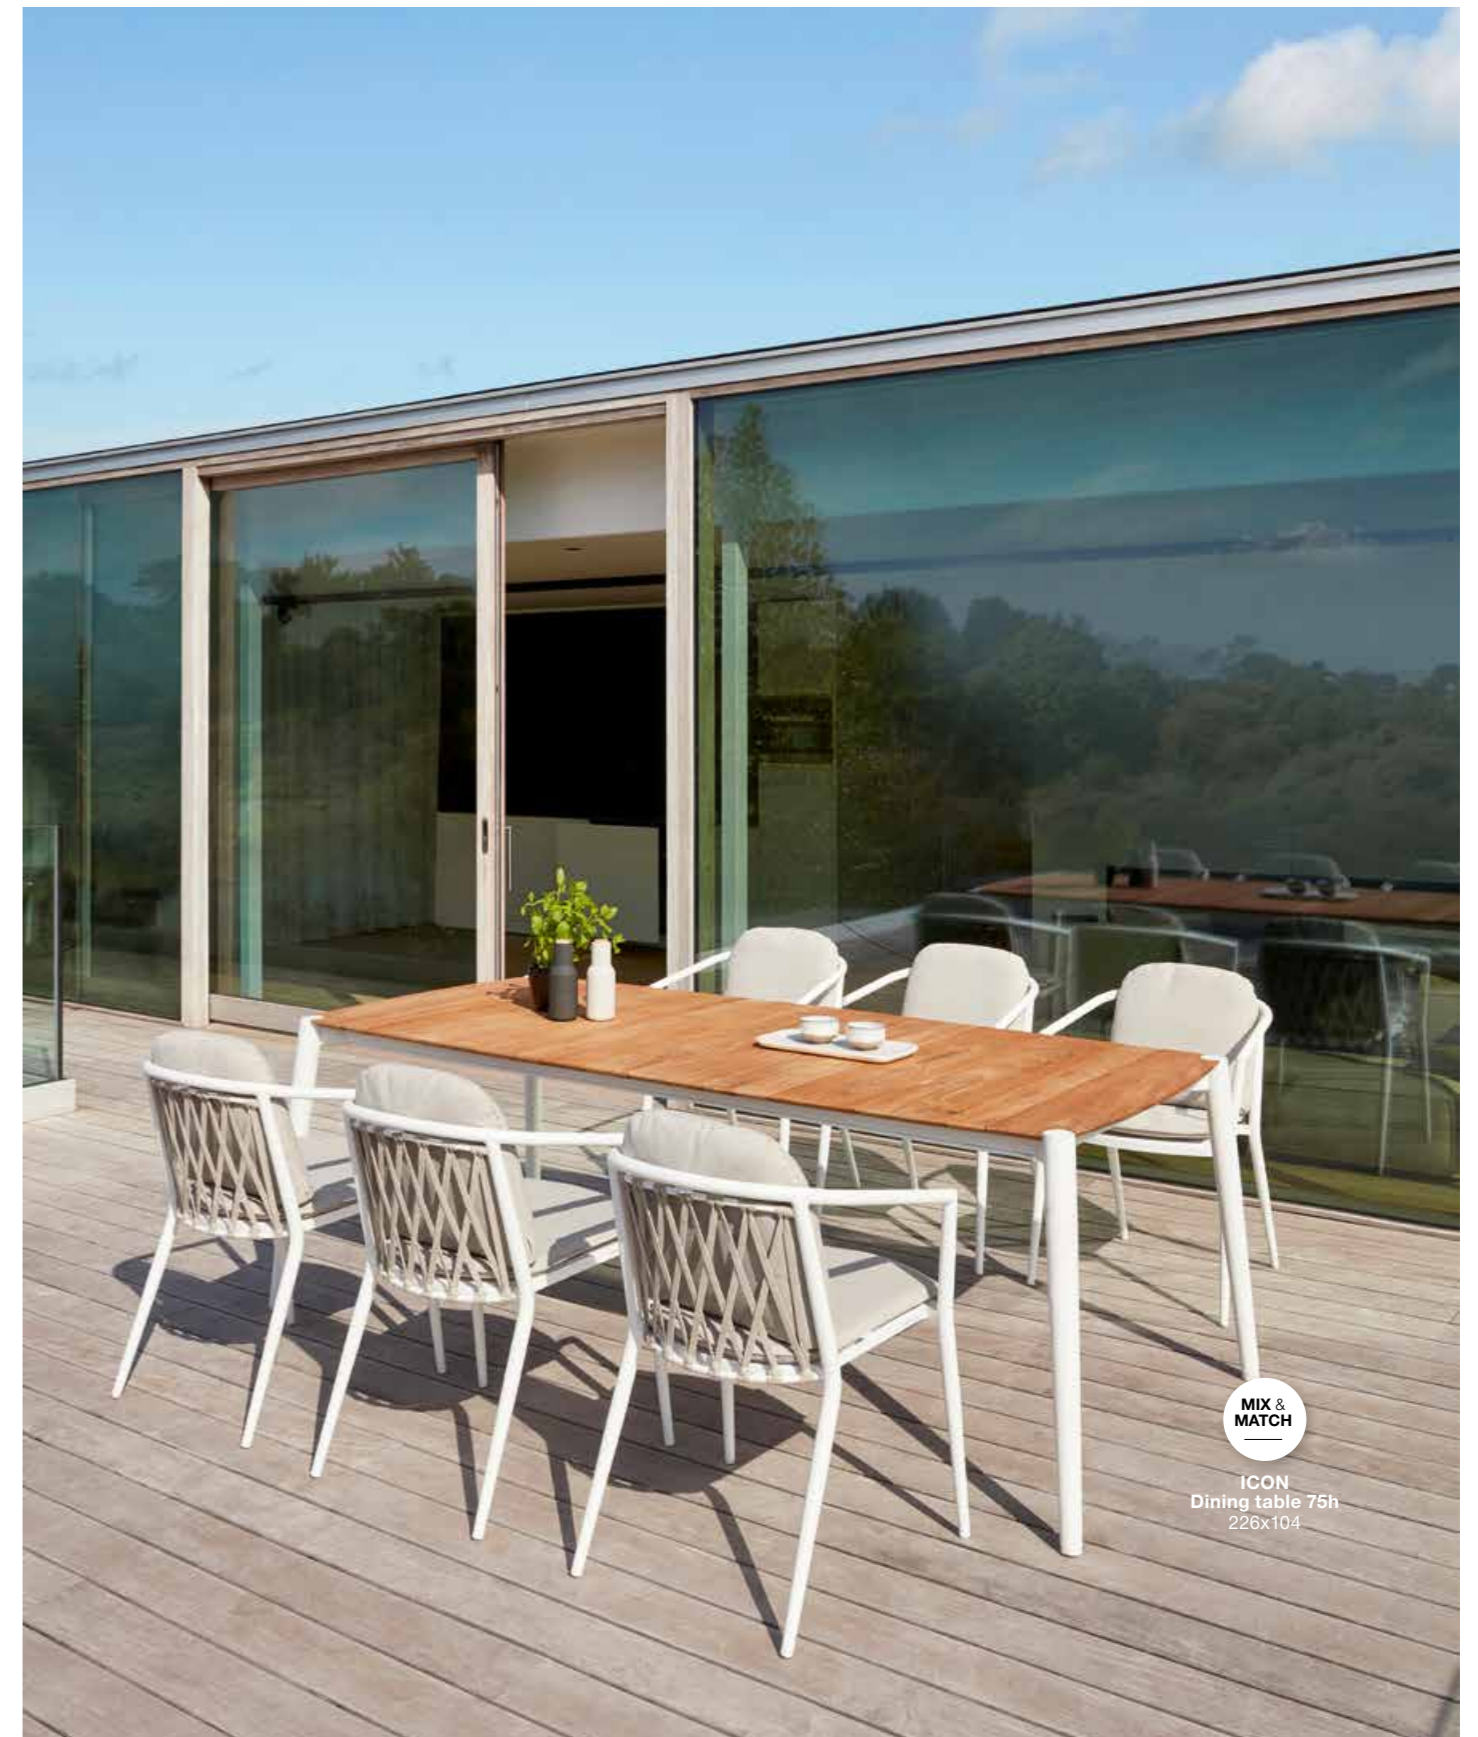

“Diamond’s rope armchairs create a playful aesthetic and come with an optional cushion set.

Landscape 310

Our Landscape range combines a clean-lined design with cosy cushions for the ultimate soothing effect. With easily connectable modules, this unique sofa concept with matching aluminium tables suits both large terraces and private gardens. The added bonus? Landscape unites functionality and aesthetics. The pinnacle of practical design, the collection provides adjustable leg height and stay-in-place cushions.