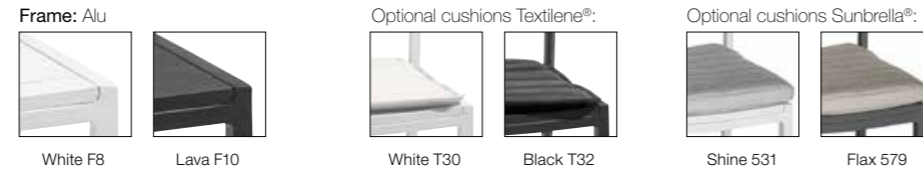

Metris 300 Chairs & lounge