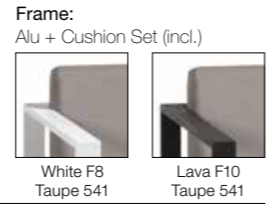

COFFEE TABLE 65x65 Inserted ceramic

Frame + Top:
Alu + Ceramic

Lava F10 CEBO

277

Landscap**e**310 Modular

See page 155

LOUNGE CHAIR 86

LEFT DOUBLE SEAT 150