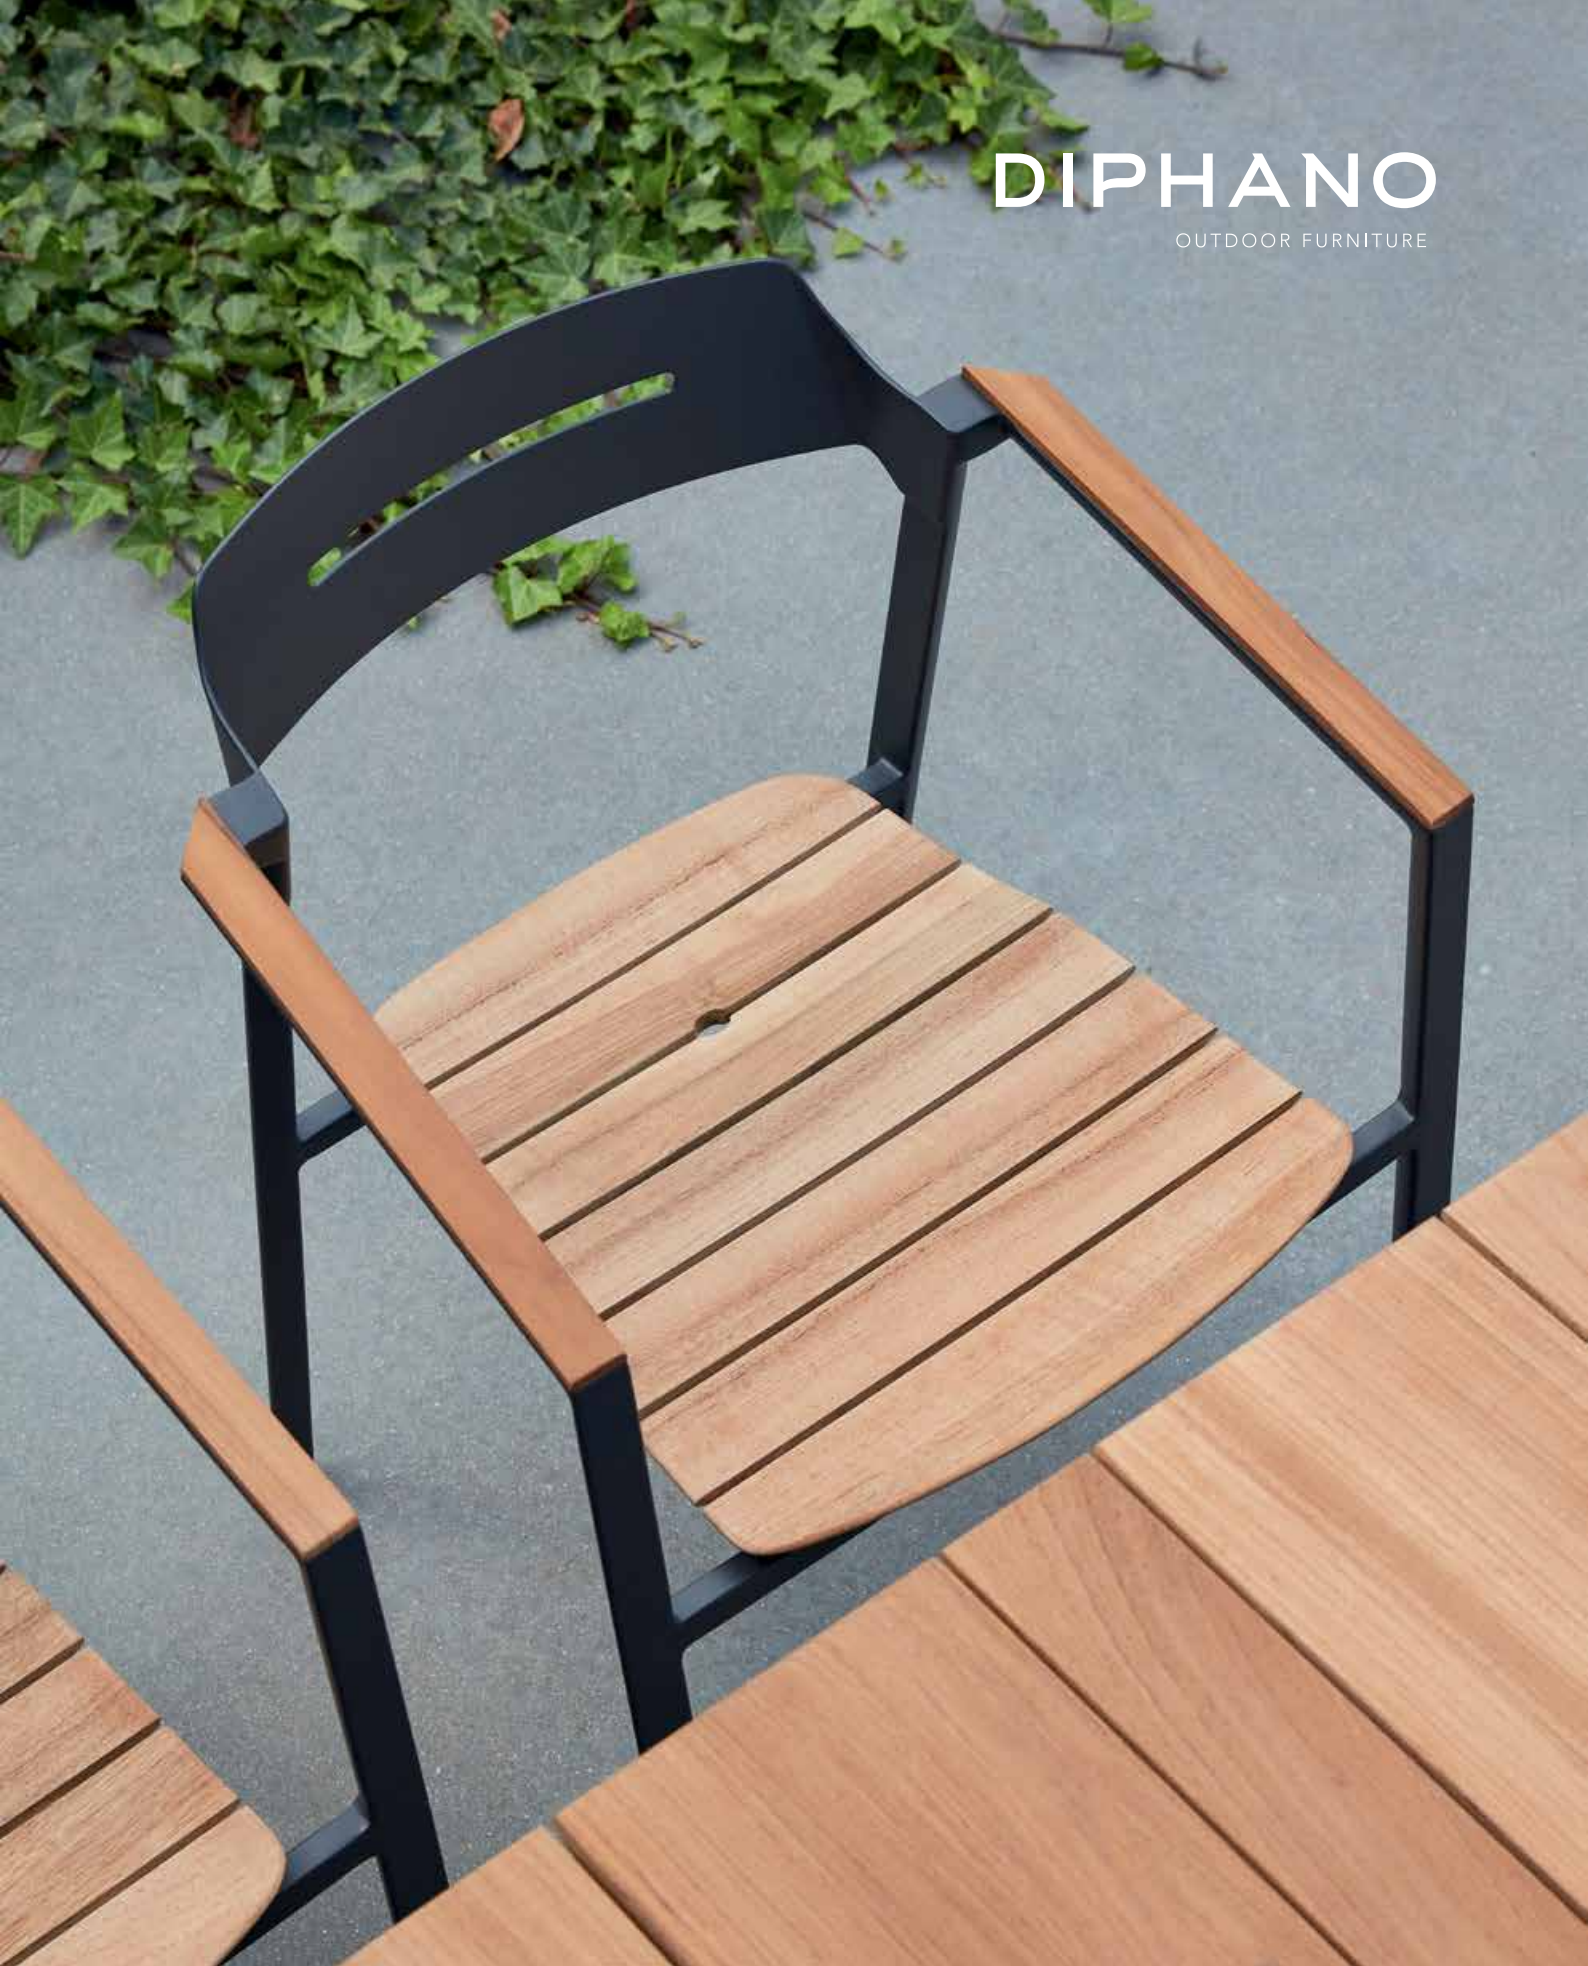

DIPHANO

OUTDOOR FURNITURE

Take the fun outside

From the smallest terrace to the largest sundeck: Diphano transforms every space into a haven of relaxation and elegant wellbeing, providing ample room for your personal touch. As a young and vibrant outdoor furniture manufacturer for both the residential and project market, we combine international expertise with an unmatched level of local service.